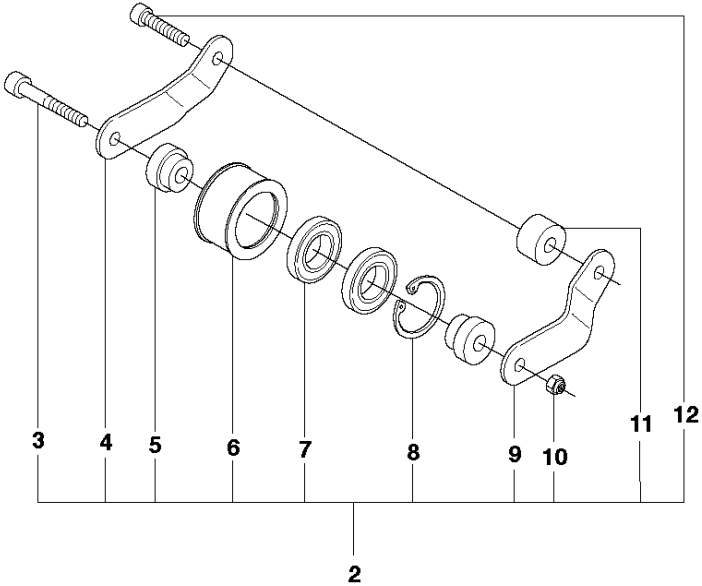

SPARE PARTS LIST

POWER CUTTERS

K970 III RING, 2017-03

K970 III Ring

10 **K970 RING**

AIR FILTER COVER

K970 III RING, 2017-03

Ref	Part No	Description	Remark	QTY KIT
1	503 21 53-56	SCREW ITXSCM		2
2	503 21 53-26	SCREW ITXSCM		2
3a	584 91 33-04	DECAL		1
3b	584 91 33-01	DECAL		1
3c	584 91 33-03	DECAL		1
4	587 00 51-02	FILTER COVER ASSY		1
5	510 24 41-06	AIR FILTER		1
6	586 35 64-02	CYLINDER COVER ASSY	Incl. 7	1
7	525 61 70-04	SEALING	L=0,7 M. Cut to fit	2
8	585 42 83-01	PLUG		1
9	503 21 53-30	SCREW ITXSCM		2
10	525 57 16-04	DECAL		1
11	729 52 89-71	SCREW CRPANT		2
12	576 43 14-01	COVER		1
13	578 06 53-01	SEALING		1

K970 III Ring

BELT

K970 III RING, 2017-03

Ref	Part No	Description	Remark	QTY KIT
1	544 90 84-01	BELT		1
2	506 28 06-05	BELT TENSIONER ASSY	Incl. 3 - 12	1
3	544 21 84-37	SCREW ITXSCM		1
4	506 33 53-02	LEVER		1
5	506 33 52-01	SPACER		2
6	506 33 51-01	ROLLER		1
7	503 25 24-01	BALL BEARING		2
8	735 31 28-10	CIRCLIP		1
9	506 33 53-01	LEVER		1
10	732 21 16-01	NUT		1
11	506 33 54-01	SPACER		1
12	544 21 84-01	SCREW ITXSCM		1

K970 III Ring

BELT GUARD & PULLEY

K970 III RING, 2017-03

Ref	Part No	Description	Remark	QTY KIT
1	506 28 09-07	BELT GUARD	Incl. 2	1
2	544 93 31-01	LABEL		1
3	503 21 53-21	SCREW ITXSCM		4
4	503 70 15-01	CLUTCH ASSY	Incl. 5	1
5	503 14 51-01	CLUTCH SPRING		3
6	525 62 10-01	DRIVING PULLEY ASSY	Incl 7 - 8	1
7	525 83 18-01	BALL BEARING		2
8	506 31 69-01	DUST COVER		1