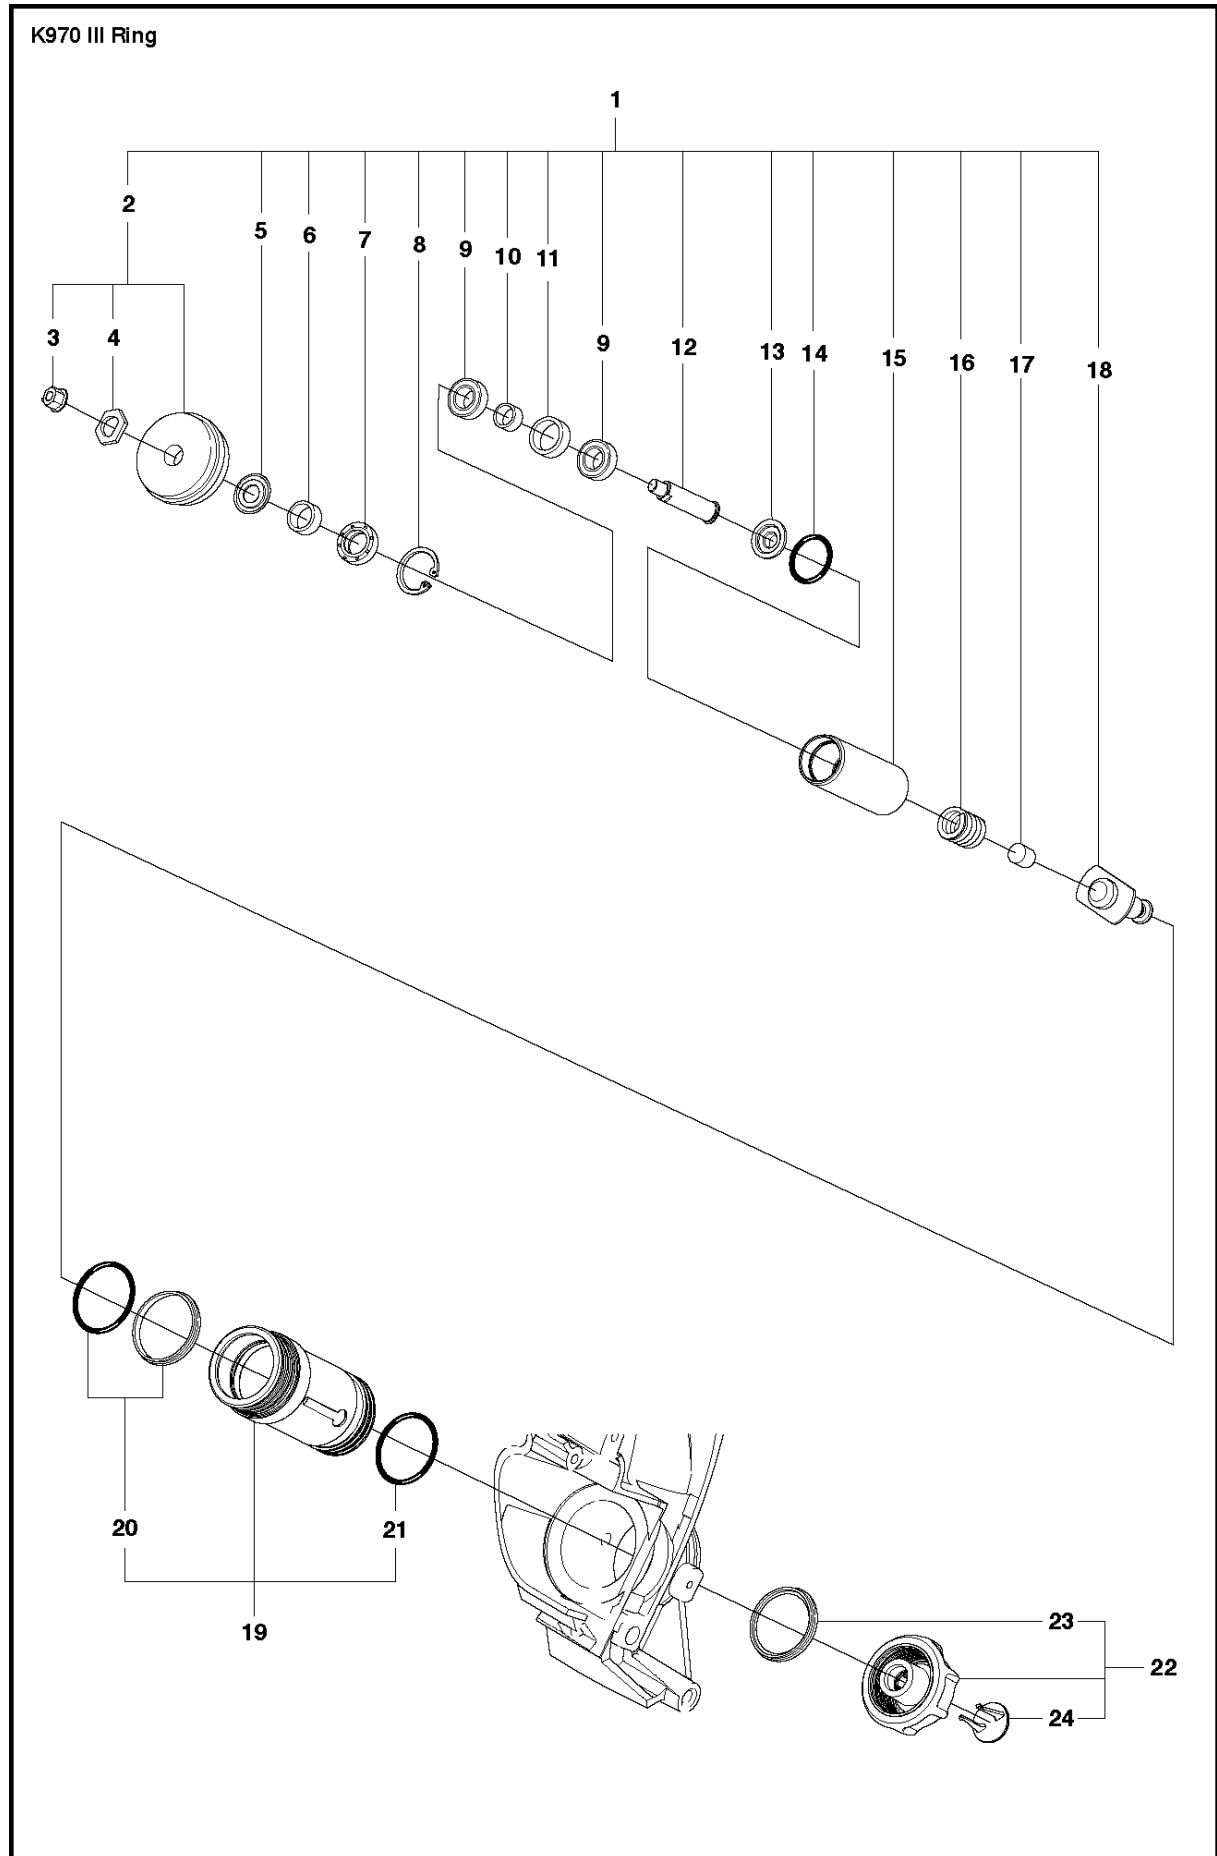

Ref	Part No	Description	Remark	QTY KIT
1	506 49 34-01	BEARING CAGE	Incl. 2, 5 - 18	2
2	506 35 20-06	GUIDE ROLLER	Incl. 3, 4	1
3	503 22 04-01	NUT		1
4	506 30 34-01	DRIVER		1
5	506 31 69-01	DUST COVER		1
6	506 37 93-02	SPACING SLEEVE		1
7	503 26 20-01	SEALING RING		1
8	735 31 28-10	CIRCLIP		1
9	503 25 24-01	BALL BEARING		2
10	506 30 33-01	SPACING SLEEVE		1
11	506 31 68-01	SPACING SLEEVE		1
12	506 49 32-01	SHAFT		1
13	506 38 11-01	HUB CAP		1
14	740 48 20-12	O-RING		1
15	506 38 09-01	BEARING CAGE		1
16	506 34 76-01	COMPRESSION SPRING		1
17	506 30 35-01	BUMPER		1
18	506 38 97-01	PEN		1
19	544 07 76-01	SLEEVE	Incl. 20, 21	2
20	506 34 39-01	WIRE		1
21	740 48 25-02	O-RING		1
22	506 38 22-02	KNOB	Incl. 23	1
23	506 33 65-01	SEALING RING		1
24	506 38 21-02	HUB CAP		1