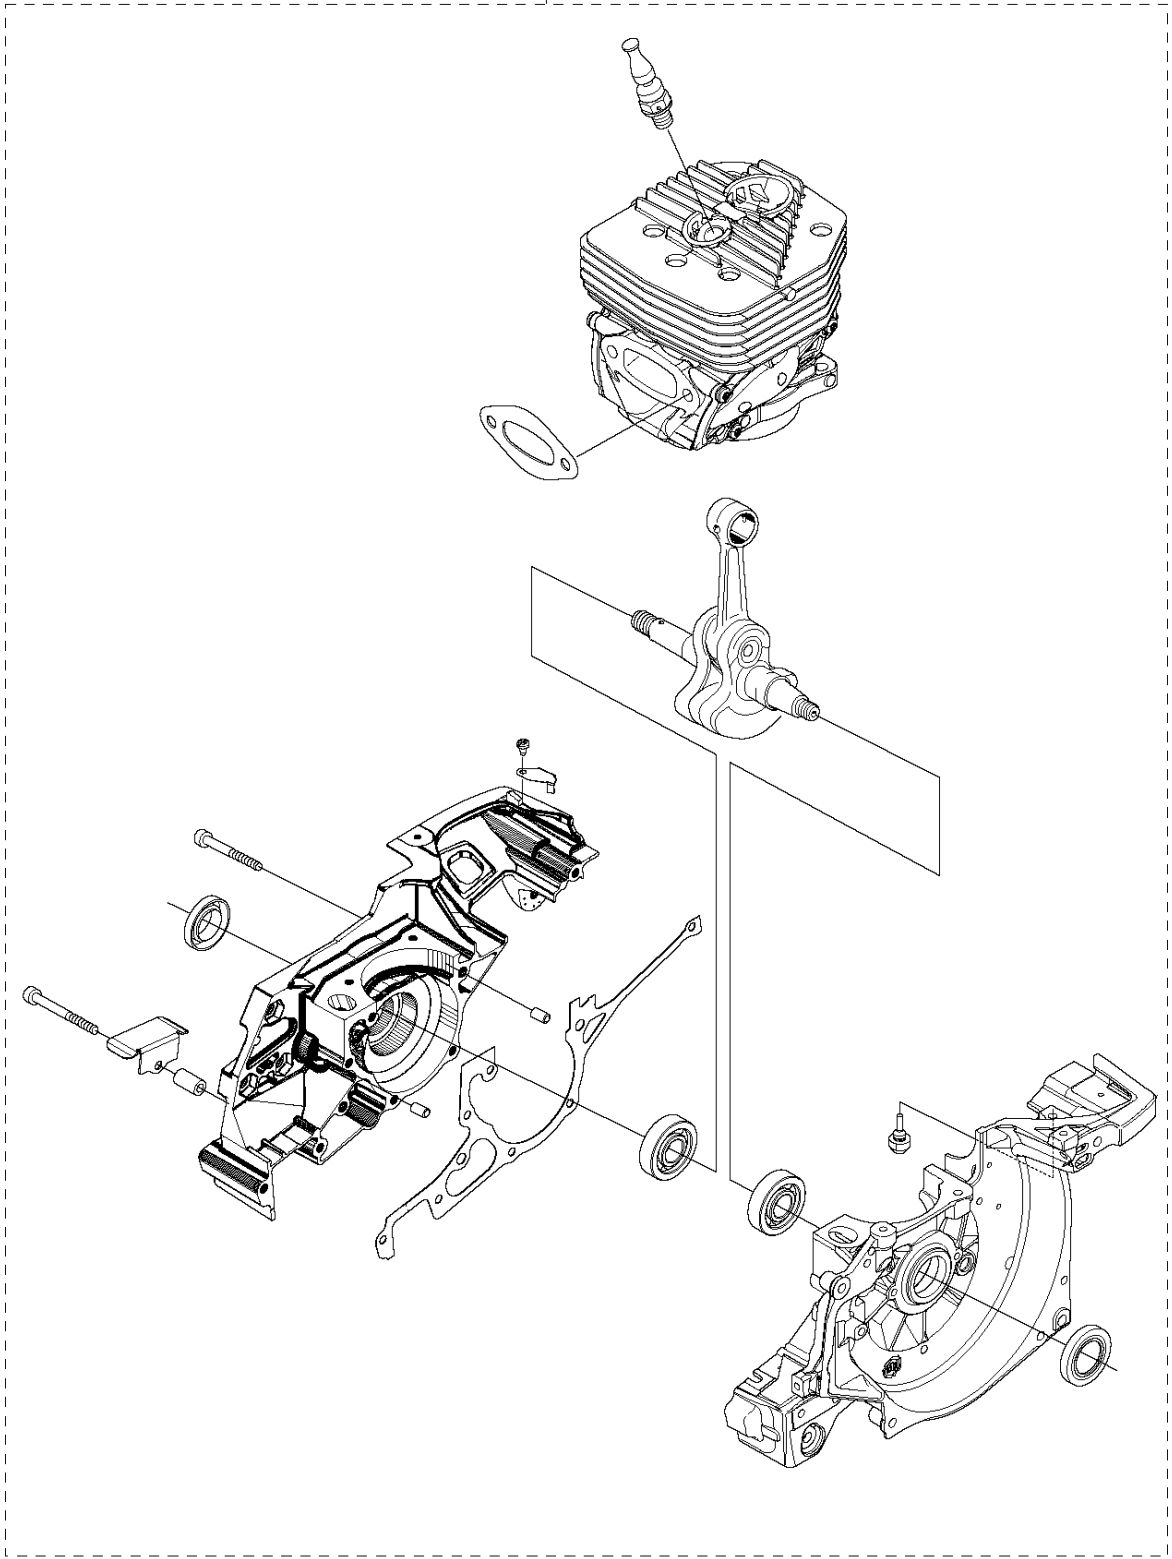

CYLINDER, PISTON & MUFFLER

K970 III RING, 2017-03

Ref	Part No	Description	Remark	QTY KIT
1	544 21 84-40	SCREW ITXSCM		6
2	586 35 10-02	CYLINDER ASSY	Incl. 9 - 10, 13	1
3	577 99 76-02	HEAT DEFLECTOR		1
4	585 28 09-01	GASKET		1
5	587 63 11-01	MUFFLER ASSY		1
6	503 21 53-25	SCREW ITXSCM		1
7	503 23 04-02	WASHER		1
8	584 91 22-01	DECOMPRESSION VALVE		1
9	579 34 00-01	GASKET	Paper gasket	1
10	506 41 32-02	PISTON	Incl. 11 - 12	1
11	503 28 90-35	PISTON RING		2
12	737 44 13-00	CIRCLIP		2
13	503 25 61-01	NEEDLE BEARING		1
15	544 22 98-06	GASKET KIT	Incl. 4, 9, 15 - 16	1
16	503 26 02-04	SEALING RING		2
17	506 41 39-04	GASKET		1
14	578 11 91-01	SLEEVE		1
18	577 98 89-01	GASKET		1
19	576 49 94-01	GASKET	Metal gasket	1

K970 III Ring

1