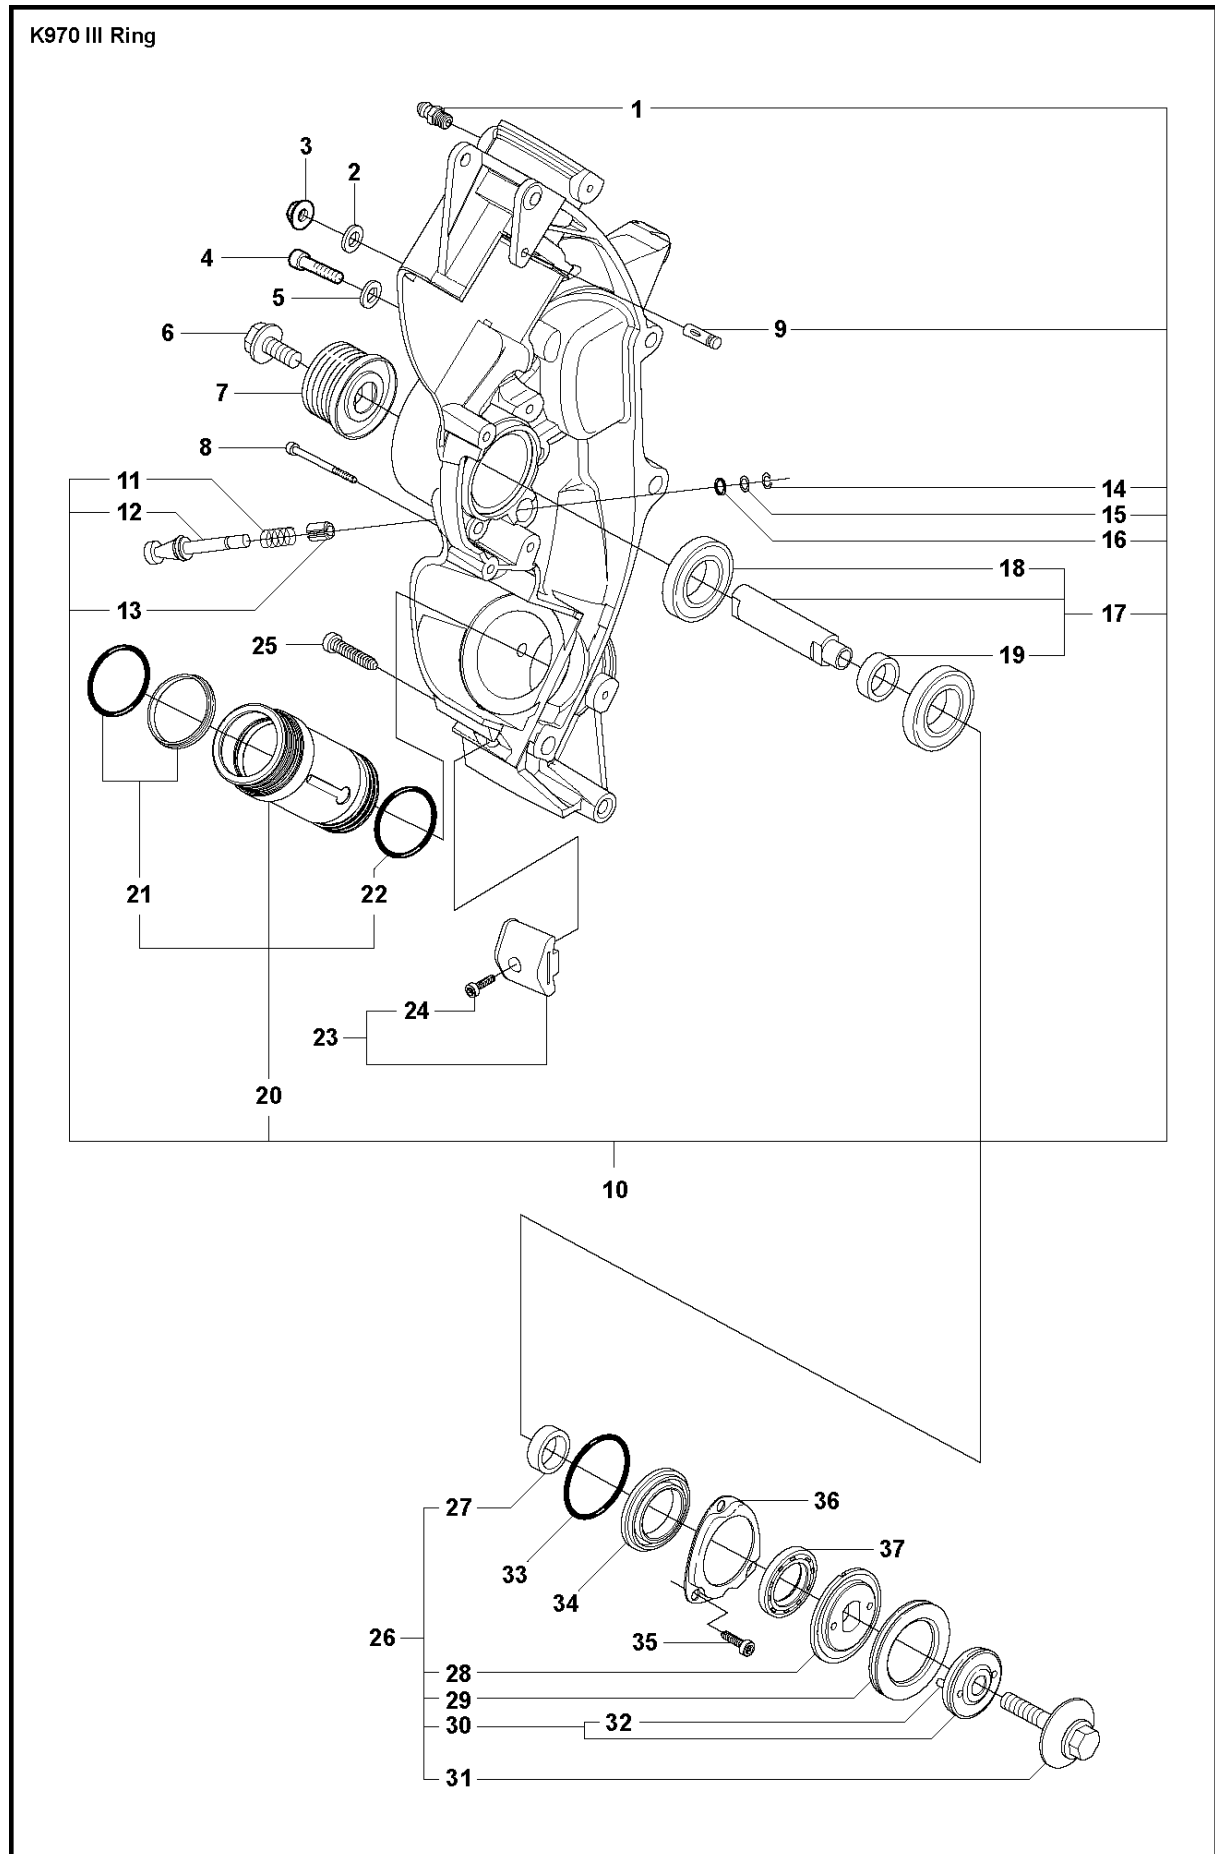

CARBURETOR

K970 III RING, 2017-03

Ref	Part No	Description	Remark	QTY KIT
1	505 28 33-06	HOSE CLAMP		1
2	506 41 41-01	INLET PIPE		1
3	544 15 01-01	FLANGE		1
4	503 21 53-16	SCREW ITXSCM		2
5	544 11 39-01	CONSOLE		1
6	503 21 53-30	SCREW ITXSCM		1
7	506 41 42-01	PLATE		1
8	584 91 30-01	CARBURETTOR	RWJ-7	1
9	505 14 84-01	LEVER		1
10	576 49 04-01	THROTTLE CABLE ASSY		1
11	522 85 62-01	FLANGE INLET PIPE		1
12	521 92 67-01	INLET PIPE		1
13	510 24 39-01	FILTER		1
14	501 97 18-01	SCREW ITXSCM		2
15	586 06 21-01	CHISEL GUIDE		1
16	506 23 20-11	CHOKE	Incl. 17	1
17	506 27 25-01	WEAR PROTECTION		1
18	502 44 58-01	GASKET KIT	Walbro RWJ-5	1
19	502 44 59-03	REPAIR KIT	Walbro RWJ-5	1