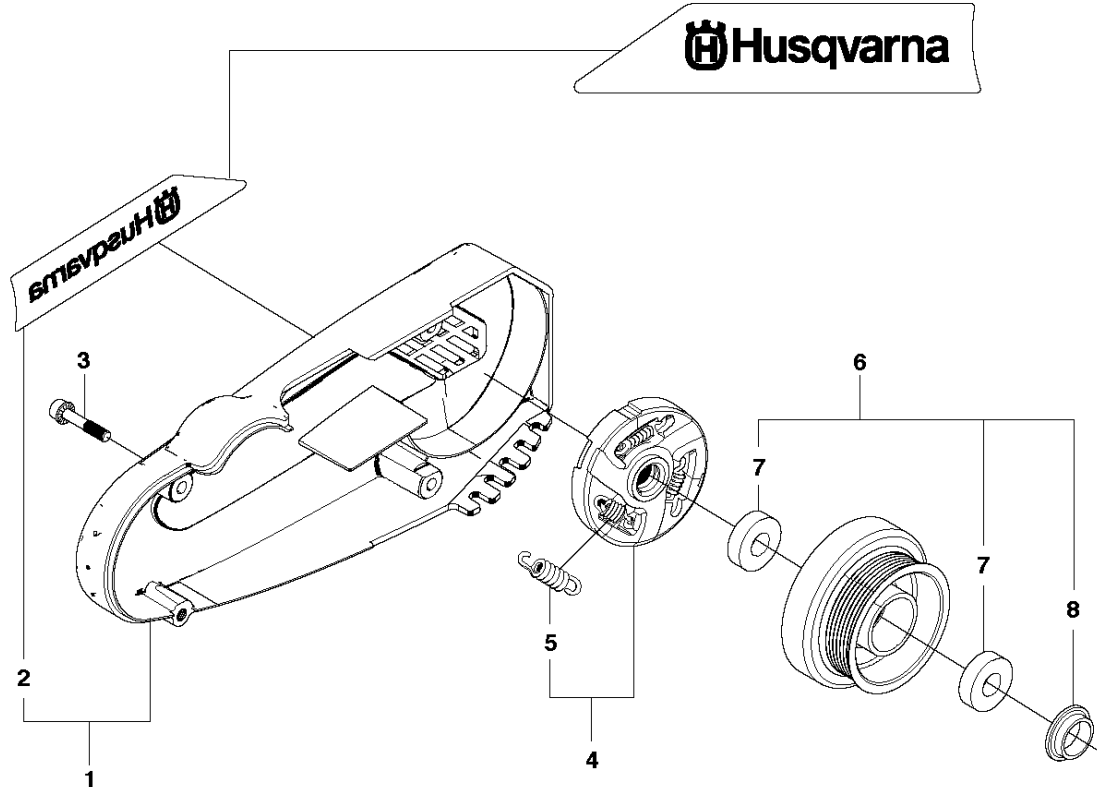

SPARE PARTS LIST

POWER CUTTERS

K970 III RING, 2017-03

K970 III Ring

10 **K970 RING**

AIR FILTER COVER

K970 III RING, 2017-03

Ref	Part No	Description	Remark	QTY KIT
1	503 21 53-56	SCREW ITXSCM		2
2	503 21 53-26	SCREW ITXSCM		2
3a	584 91 33-04	DECAL		1
3b	584 91 33-01	DECAL		1
3c	584 91 33-03	DECAL		1
4	587 00 51-02	FILTER COVER ASSY		1
5	510 24 41-06	AIR FILTER		1
6	586 35 64-02	CYLINDER COVER ASSY	Incl. 7	1
7	525 61 70-04	SEALING	L=0,7 M. Cut to fit	2
8	585 42 83-01	PLUG		1
9	503 21 53-30	SCREW ITXSCM		2
10	525 57 16-04	DECAL		1
11	729 52 89-71	SCREW CRPANT		2
12	576 43 14-01	COVER		1
13	578 06 53-01	SEALING		1

K970 III Ring

BELT

K970 III RING, 2017-03

Ref	Part No	Description	Remark	QTY KIT
1	544 90 84-01	BELT		1
2	506 28 06-05	BELT TENSIONER ASSY	Incl. 3 - 12	1
3	544 21 84-37	SCREW ITXSCM		1
4	506 33 53-02	LEVER		1
5	506 33 52-01	SPACER		2
6	506 33 51-01	ROLLER		1
7	503 25 24-01	BALL BEARING		2
8	735 31 28-10	CIRCLIP		1
9	506 33 53-01	LEVER		1
10	732 21 16-01	NUT		1
11	506 33 54-01	SPACER		1
12	544 21 84-01	SCREW ITXSCM		1

K970 III Ring

BELT GUARD & PULLEY

K970 III RING, 2017-03

Ref	Part No	Description	Remark	QTY KIT
1	506 28 09-07	BELT GUARD	Incl. 2	1
2	544 93 31-01	LABEL		1
3	503 21 53-21	SCREW ITXSCM		4
4	503 70 15-01	CLUTCH ASSY	Incl. 5	1
5	503 14 51-01	CLUTCH SPRING		3
6	525 62 10-01	DRIVING PULLEY ASSY	Incl 7 - 8	1
7	525 83 18-01	BALL BEARING		2
8	506 31 69-01	DUST COVER		1