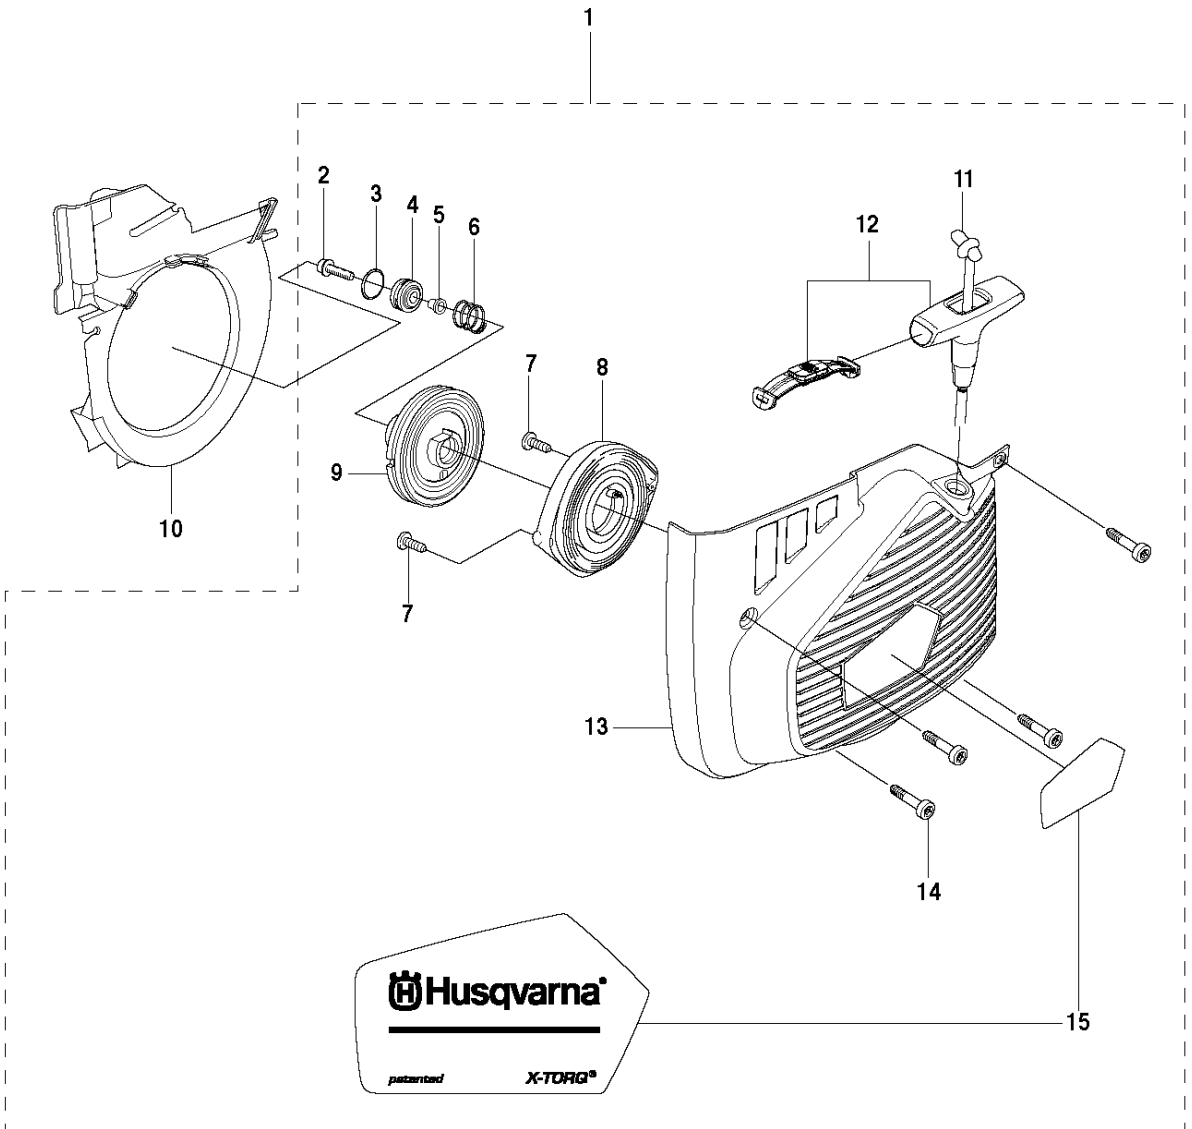

K970 III Ring

STARTER

K970 III RING, 2017-03

Ref	Part No	Description	Remark	QTY KIT
1	574 50 73-10	STARTER ASSY	Incl. 2 - 9, 11 - 15	1
2	503 21 07-22	SCREW IH SCT		1
3	740 43 13-00	O-RING		1
4	506 25 14-01	GROMMET		1
5	506 26 31-01	SPACING SLEEVE		1
6	506 25 30-01	COMPRESSION SPRING		1
7	525 88 74-02	SCREW CITXPANT		2
8	506 25 89-01	RECOIL SPRING		1
9	506 25 81-02	STARTER PULLEY		1
10	544 28 75-02	AIR CONDUCTOR		1
11	506 33 56-15	STARTER CORD		1
11	506 33 56-50	STARTER CORD	50 m Coil	1
12	584 25 79-02	STARTER HANDLE ASSY		1
13	505 34 94-02	STARTER COVER		1
14	501 98 10-20	SCREW ITXSCM		4
15	525 57 11-01	DECAL		1