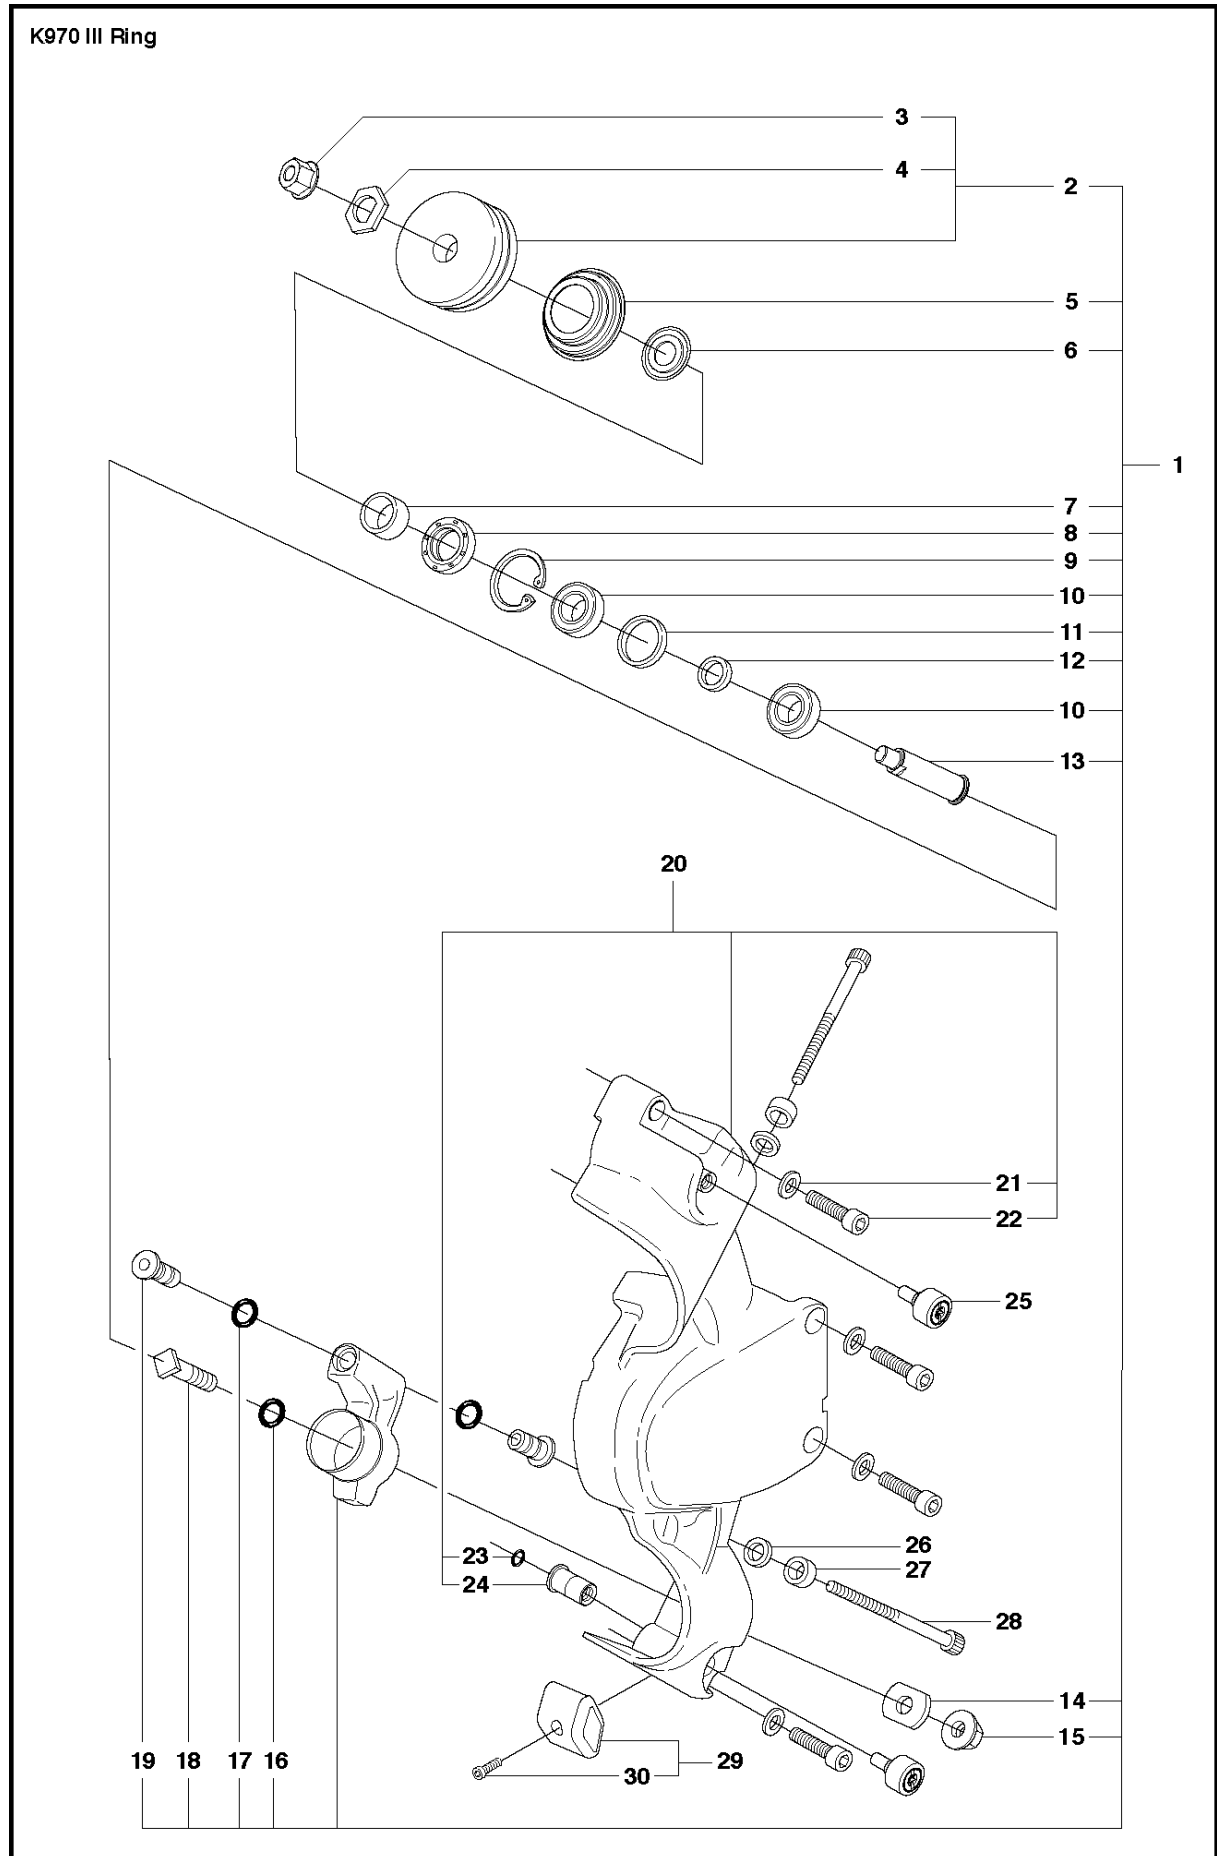

LEVEL ASSY

K970 III RING, 2017-03

Ref	Part No	Description	Remark	QTY KIT
1	506 35 18-07	LEVER ASSY	Incl. 2, 5 - 18	2
2	506 35 21-03	SUPPORT ROLLER	Incl. 3, 4	1
3	503 22 04-01	NUT	Fine thread	1
4	506 30 34-01	DRIVER		1
5	506 39 95-01	SEALING		1
6	506 32 17-01	WASHER		1
7	506 37 93-02	SPACING SLEEVE		1
8	503 26 20-01	SEALING RING		1
9	735 31 28-10	CIRCLIP		1
10	525 83 18-01	BALL BEARING		2
11	506 31 68-02	SPACING SLEEVE		1
12	506 30 33-02	SPACING SLEEVE		1
13	506 49 32-02	SHAFT		1
14	506 34 63-01	WASHER		1
15	503 22 00-01	HEXAGON NUT		1
16	503 26 30-08	O-RING		1
17	503 26 30-26	O-RING		2
18	506 34 64-01	SCREW		1
19	506 33 49-03	SPACING TUBE		2
20	506 49 33-03	COVER	Incl. 21 - 24	1
21	503 23 04-03	WASHER		4
22	503 20 54-35	SCREW		4
23	740 42 04-00	O-RING		2
24	506 33 08-01	THREAD INSERT		2
25	505 57 49-01	ADJUSTMENT WHEEL		2
26	506 37 63-01	SPACER		2
27	506 37 64-01	RUBBER BUSHING		2
28	725 53 81-56	SCREW IHSCM		2
29	506 35 19-03	WEAR PROTECTION	Incl. 29	1
30	505 57 41-01	SCREW ITXSCM		1