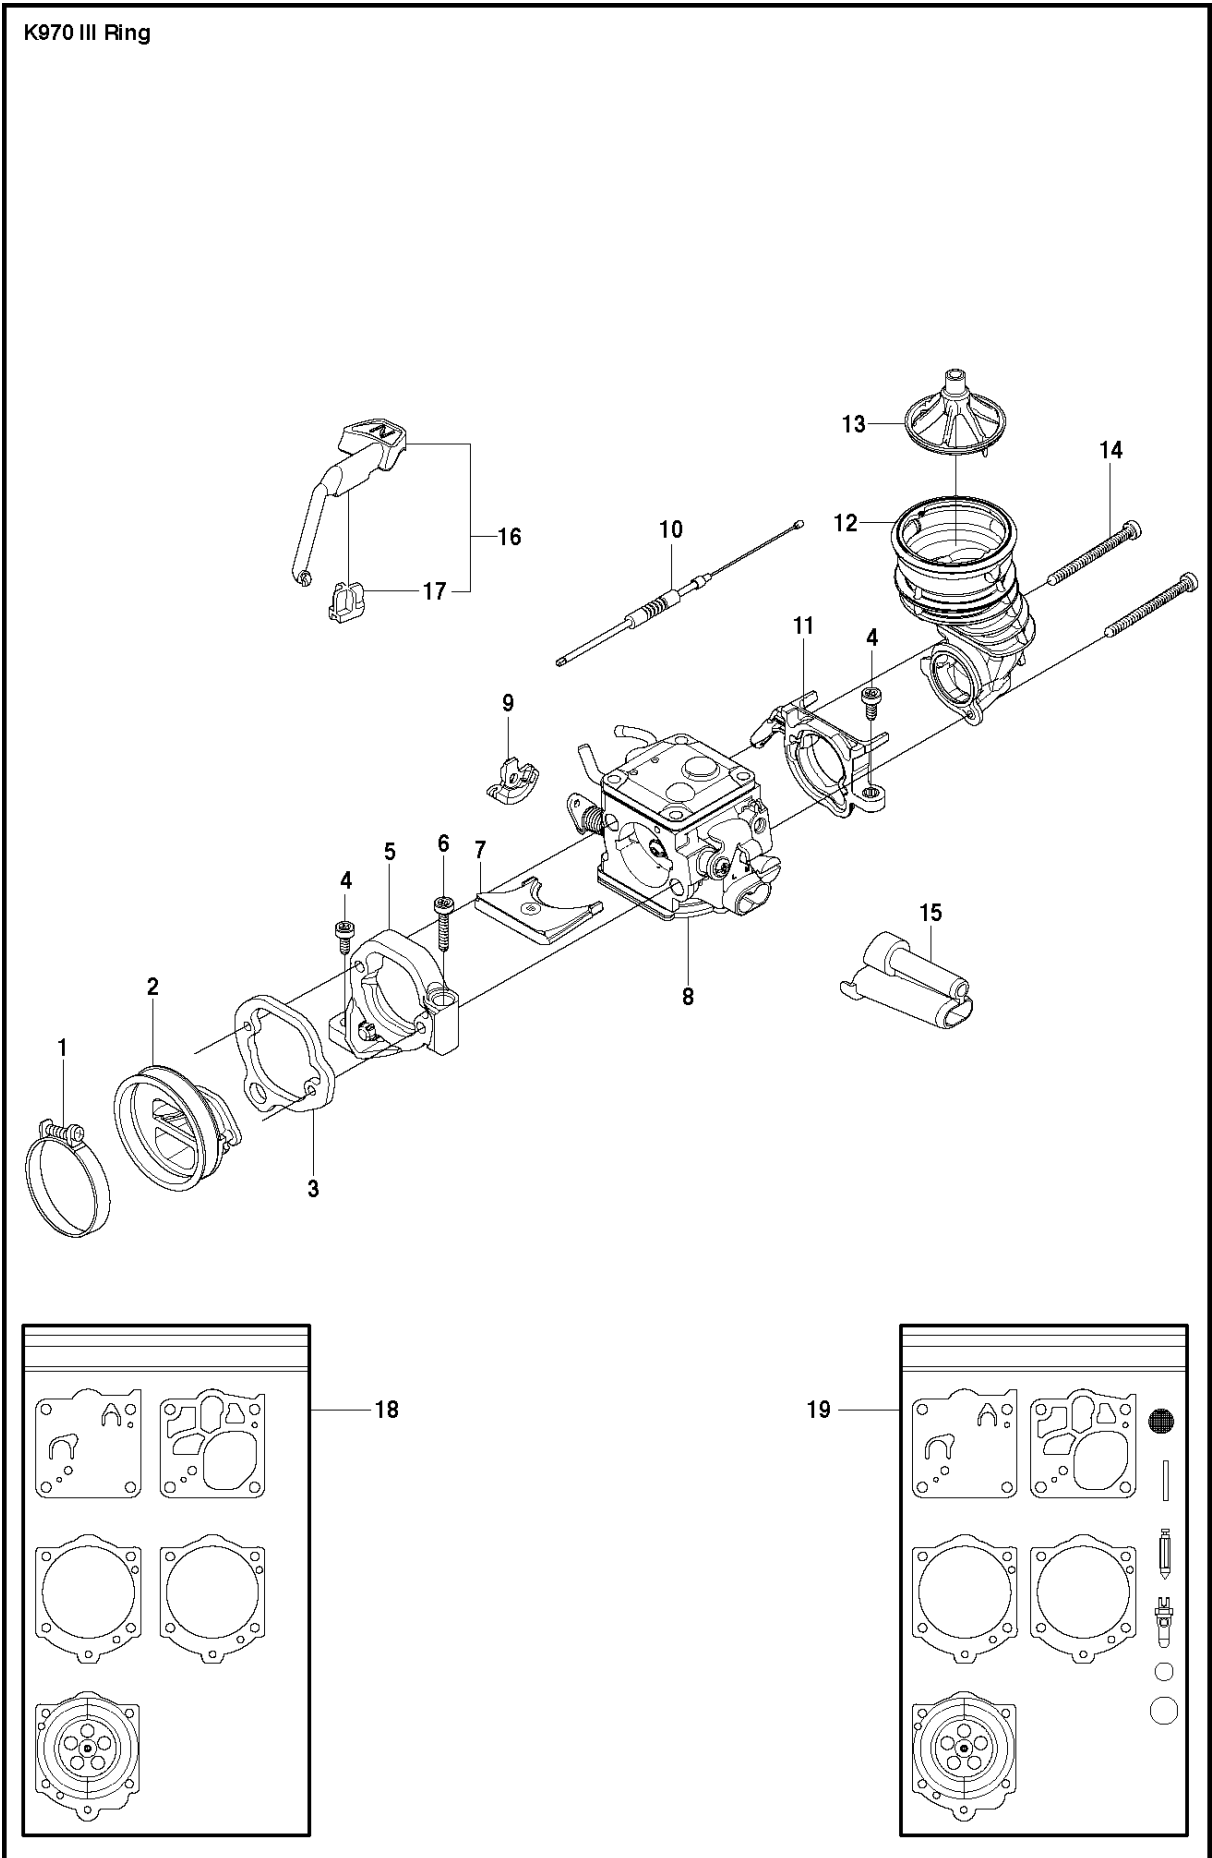

SPARE PARTS LIST

POWER CUTTERS

K970 III RING, 2017-03

K970 III Ring

10 **K970 RING**

AIR FILTER COVER

K970 III RING, 2017-03

Ref	Part No	Description	Remark	QTY KIT
1	503 21 53-56	SCREW ITXSCM		2
2	503 21 53-26	SCREW ITXSCM		2
3a	584 91 33-04	DECAL		1
3b	584 91 33-01	DECAL		1
3c	584 91 33-03	DECAL		1
4	587 00 51-02	FILTER COVER ASSY		1
5	510 24 41-06	AIR FILTER		1
6	586 35 64-02	CYLINDER COVER ASSY	Incl. 7	1
7	525 61 70-04	SEALING	L=0,7 M. Cut to fit	2
8	585 42 83-01	PLUG		1
9	503 21 53-30	SCREW ITXSCM		2
10	525 57 16-04	DECAL		1
11	729 52 89-71	SCREW CRPANT		2
12	576 43 14-01	COVER		1
13	578 06 53-01	SEALING		1

K970 III Ring

BELT

K970 III RING, 2017-03

Ref	Part No	Description	Remark	QTY KIT
1	544 90 84-01	BELT		1
2	506 28 06-05	BELT TENSIONER ASSY	Incl. 3 - 12	1
3	544 21 84-37	SCREW ITXSCM		1
4	506 33 53-02	LEVER		1
5	506 33 52-01	SPACER		2
6	506 33 51-01	ROLLER		1
7	503 25 24-01	BALL BEARING		2
8	735 31 28-10	CIRCLIP		1
9	506 33 53-01	LEVER		1
10	732 21 16-01	NUT		1
11	506 33 54-01	SPACER		1
12	544 21 84-01	SCREW ITXSCM		1

CARBURETOR

K970 III RING, 2017-03

Ref	Part No	Description	Remark	QTY KIT
1	505 28 33-06	HOSE CLAMP		1
2	506 41 41-01	INLET PIPE		1
3	544 15 01-01	FLANGE		1
4	503 21 53-16	SCREW ITXSCM		2
5	544 11 39-01	CONSOLE		1
6	503 21 53-30	SCREW ITXSCM		1
7	506 41 42-01	PLATE		1
8	584 91 30-01	CARBURETTOR	RWJ-7	1
9	505 14 84-01	LEVER		1
10	576 49 04-01	THROTTLE CABLE ASSY		1
11	522 85 62-01	FLANGE INLET PIPE		1
12	521 92 67-01	INLET PIPE		1
13	510 24 39-01	FILTER		1
14	501 97 18-01	SCREW ITXSCM		2
15	586 06 21-01	CHISEL GUIDE		1
16	506 23 20-11	CHOKE	Incl. 17	1
17	506 27 25-01	WEAR PROTECTION		1
18	502 44 58-01	GASKET KIT	Walbro RWJ-5	1
19	502 44 59-03	REPAIR KIT	Walbro RWJ-5	1