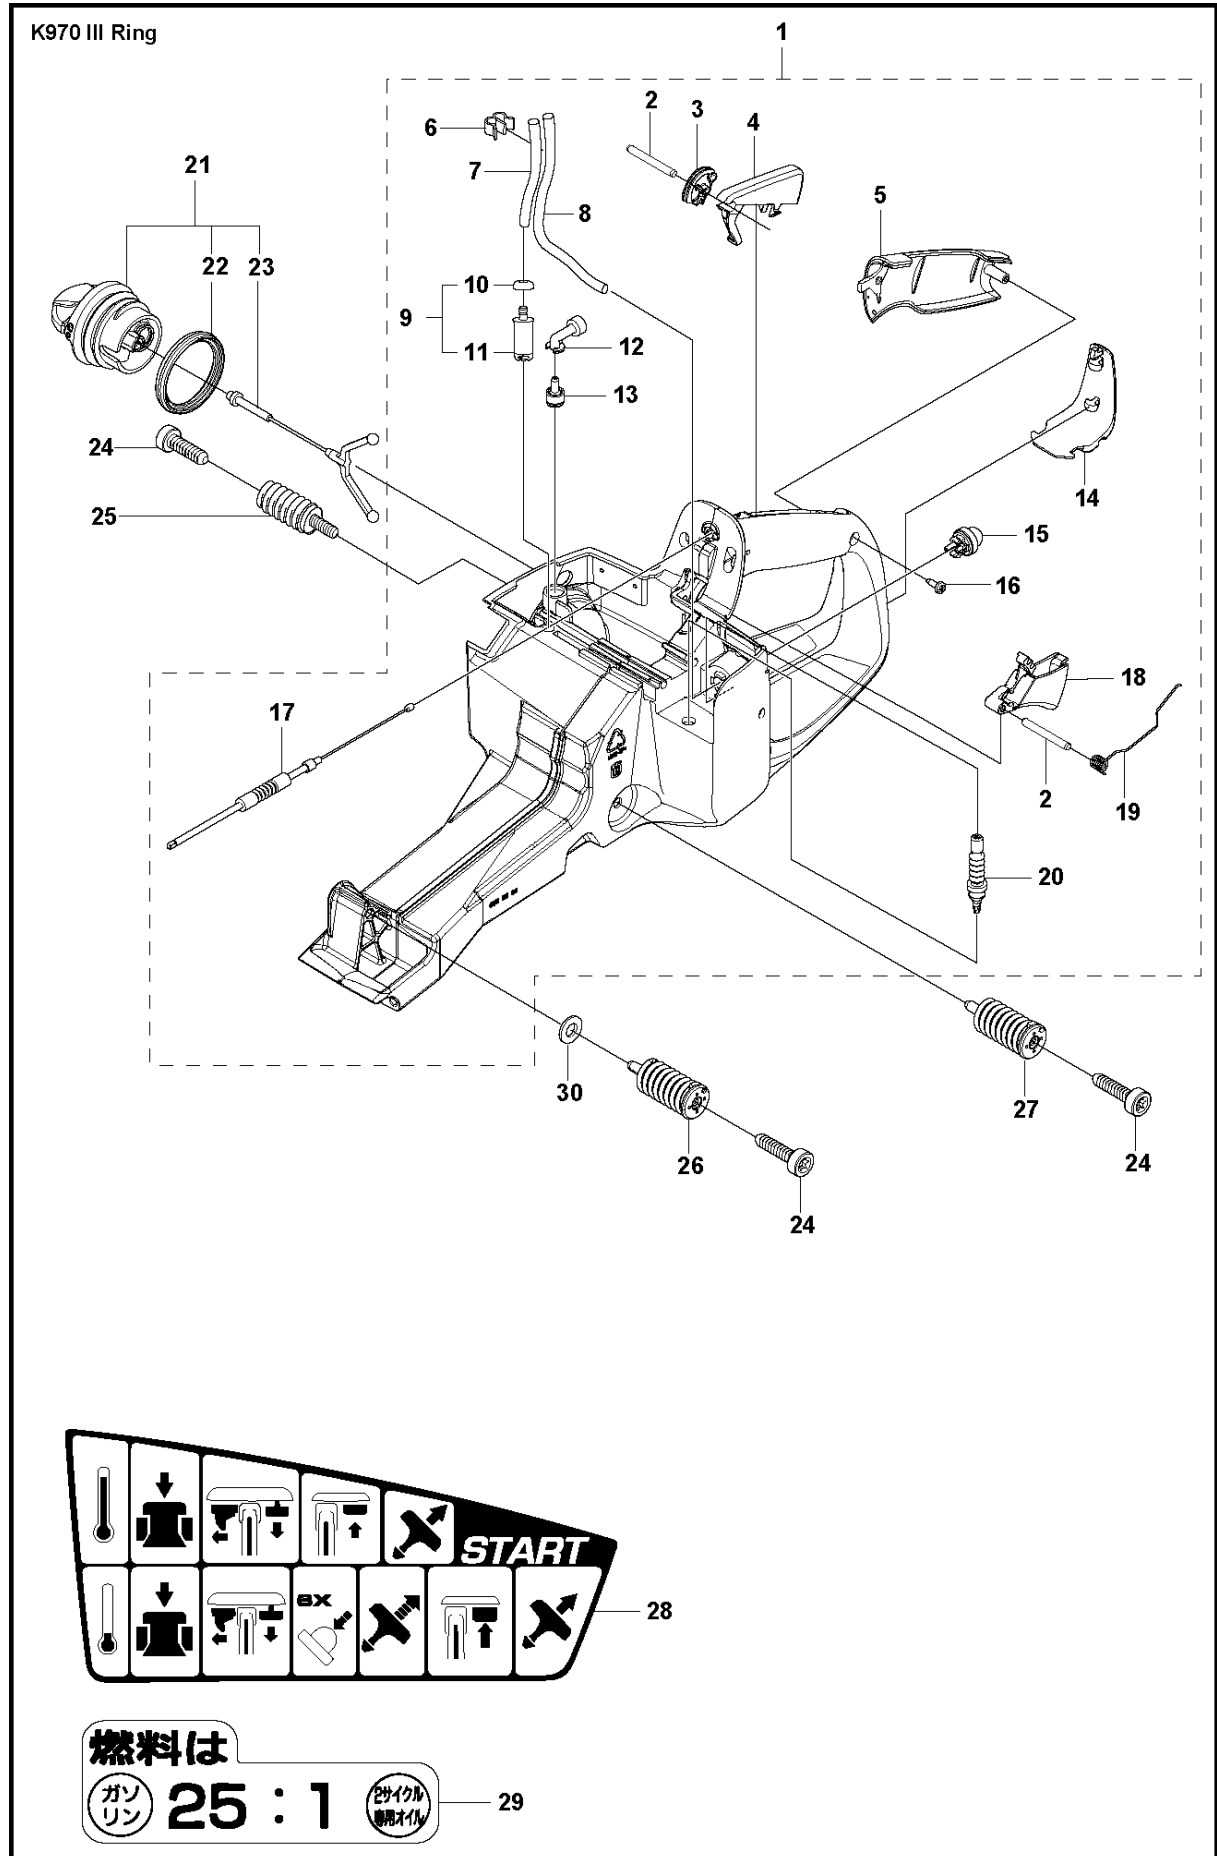

SPARE PARTS LIST

POWER CUTTERS

K970 III RING, 2017-03

K970 III Ring

10 **K970 RING**

AIR FILTER COVER

K970 III RING, 2017-03

Ref	Part No	Description	Remark	QTY KIT
1	503 21 53-56	SCREW ITXSCM		2
2	503 21 53-26	SCREW ITXSCM		2
3a	584 91 33-04	DECAL		1
3b	584 91 33-01	DECAL		1
3c	584 91 33-03	DECAL		1
4	587 00 51-02	FILTER COVER ASSY		1
5	510 24 41-06	AIR FILTER		1
6	586 35 64-02	CYLINDER COVER ASSY	Incl. 7	1
7	525 61 70-04	SEALING	L=0,7 M. Cut to fit	2
8	585 42 83-01	PLUG		1
9	503 21 53-30	SCREW ITXSCM		2
10	525 57 16-04	DECAL		1
11	729 52 89-71	SCREW CRPANT		2
12	576 43 14-01	COVER		1
13	578 06 53-01	SEALING		1

K970 III Ring

1

ENGINE

K970 III RING, 2017-03

Ref	Part No	Description	Remark	QTY KIT
1	588 48 74-03	ENGINE		1

FUEL TANK

K970 III RING, 2017-03

Ref	Part No	Description	Remark	QTY	KIT
1	581 92 21-13	FUEL TANK ASSY		1	
2	720 12 40-20	PARALLEL PIN		2	1
3	537 20 85-01	CABLE LEVER		1	1
4	510 25 52-01	THROTTLE LOCKOUT		1	1
5	537 20 56-01	COVER		1	1
6	574 44 42-01	CLIP		1	1
7	581 75 62-02	FUEL HOSE		1	1
8	537 04 24-18	FUEL HOSE		1	1
9	506 26 41-11	FUEL FILTER		1	1
10	506 27 11-01	HOSE CLAMP		1	1
11	506 26 41-01	FUEL FILTER		1	1
12	576 90 04-01	TANK VENT ASSY		1	1
13	537 35 95-01	TANK VENT ASSY		1	1
14	502 47 16-01	GROUND SUPPORT		1	1
15	540 05 49-01	AIR CLEANER		1	1
16	525 88 74-02	SCREW CITXPANT		1	1
17	576 49 04-01	THROTTLE CABLE ASSY		1	1
18	502 47 18-01	THROTTLE CONTROL		1	1
19	537 20 98-01	SPRING		1	1
20	576 13 99-01	FUEL HOSE		1	1
21	522 62 00-01	TANK CAP ASSY		1	
22	506 29 21-01	GASKET		1	
23	503 57 89-01	HOLDER		1	
24	544 06 12-01	SCREW ITXSCM		3	
25	537 21 03-09	ANTIVIBRATION ELEMENT		1	
26	537 21 03-10	ANTIVIBRATION ELEMENT		1	
27	537 21 03-05	ANTIVIBRATION ELEMENT		1	
28	525 57 20-02	DECAL		1	
29	506 31 30-01	LABEL		1	
30	503 23 00-80	WASHER		1	