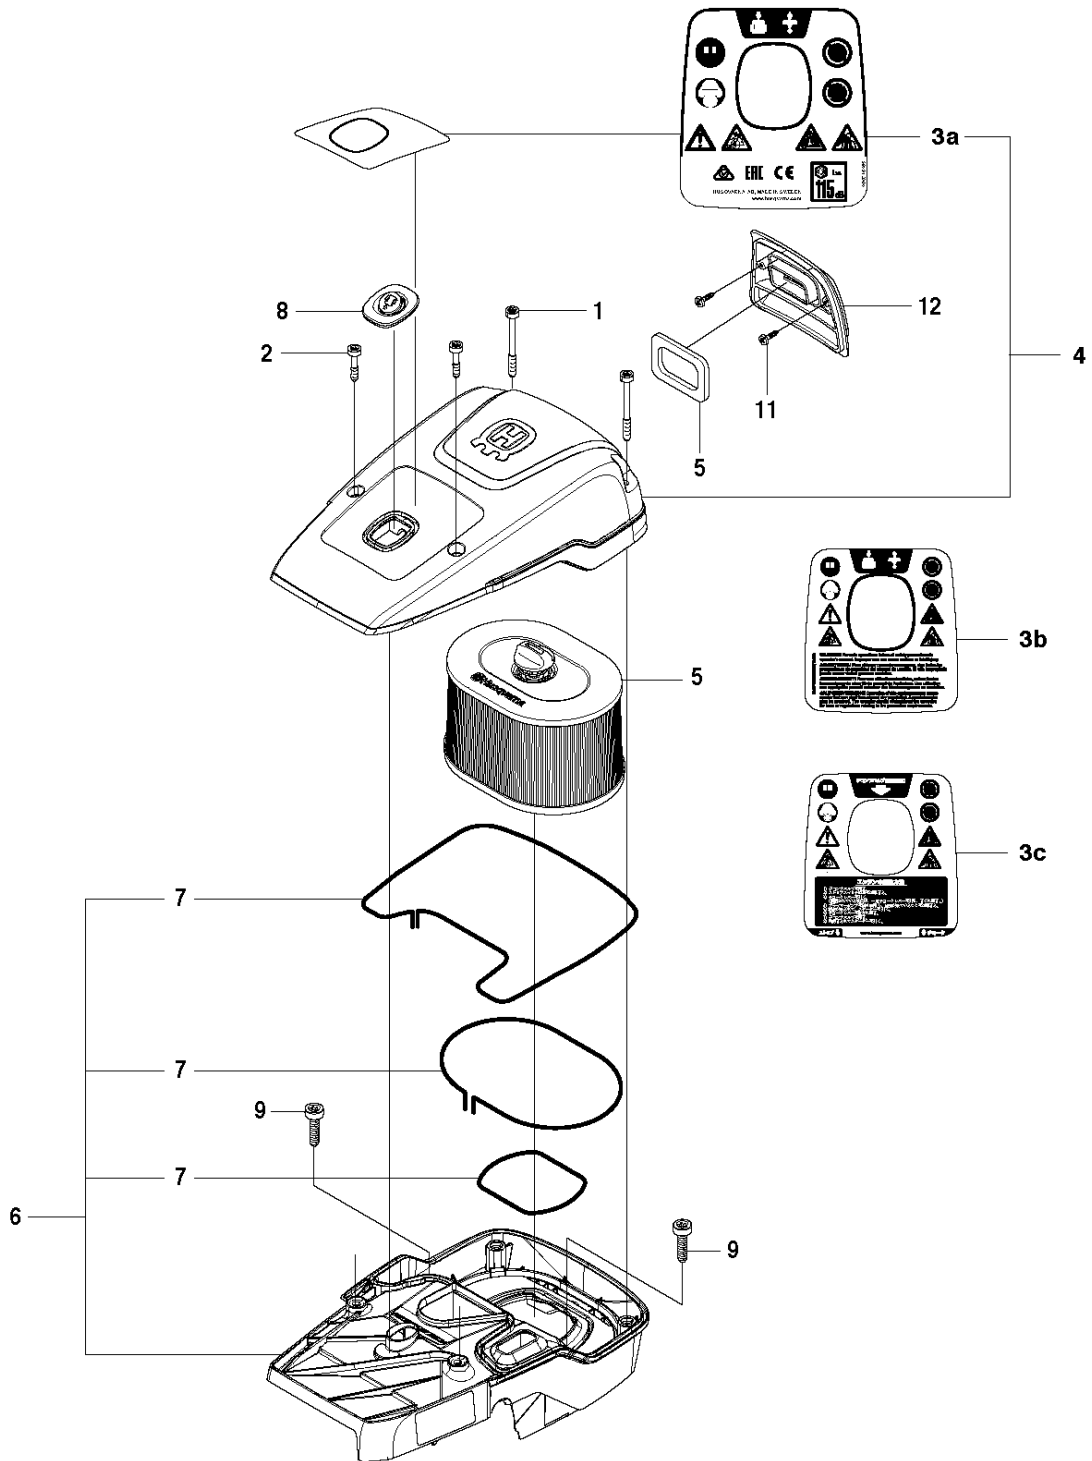

SPARE PARTS LIST

POWER CUTTERS

K970 III RING, 2017-03

K970 III Ring

10 **K970 RING**

AIR FILTER COVER

K970 III RING, 2017-03

Ref	Part No	Description	Remark	QTY KIT
1	503 21 53-56	SCREW ITXSCM		2
2	503 21 53-26	SCREW ITXSCM		2
3a	584 91 33-04	DECAL		1
3b	584 91 33-01	DECAL		1
3c	584 91 33-03	DECAL		1
4	587 00 51-02	FILTER COVER ASSY		1
5	510 24 41-06	AIR FILTER		1
6	586 35 64-02	CYLINDER COVER ASSY	Incl. 7	1
7	525 61 70-04	SEALING	L=0,7 M. Cut to fit	2
8	585 42 83-01	PLUG		1
9	503 21 53-30	SCREW ITXSCM		2
10	525 57 16-04	DECAL		1
11	729 52 89-71	SCREW CRPANT		2
12	576 43 14-01	COVER		1
13	578 06 53-01	SEALING		1

K970 III Ring

BELT

K970 III RING, 2017-03

Ref	Part No	Description	Remark	QTY KIT
1	544 90 84-01	BELT		1
2	506 28 06-05	BELT TENSIONER ASSY	Incl. 3 - 12	1
3	544 21 84-37	SCREW ITXSCM		1
4	506 33 53-02	LEVER		1
5	506 33 52-01	SPACER		2
6	506 33 51-01	ROLLER		1
7	503 25 24-01	BALL BEARING		2
8	735 31 28-10	CIRCLIP		1
9	506 33 53-01	LEVER		1
10	732 21 16-01	NUT		1
11	506 33 54-01	SPACER		1
12	544 21 84-01	SCREW ITXSCM		1

CARBURETOR

K970 III RING, 2017-03

Ref	Part No	Description	Remark	QTY KIT
1	505 28 33-06	HOSE CLAMP		1
2	506 41 41-01	INLET PIPE		1
3	544 15 01-01	FLANGE		1
4	503 21 53-16	SCREW ITXSCM		2
5	544 11 39-01	CONSOLE		1
6	503 21 53-30	SCREW ITXSCM		1
7	506 41 42-01	PLATE		1
8	584 91 30-01	CARBURETTOR	RWJ-7	1
9	505 14 84-01	LEVER		1
10	576 49 04-01	THROTTLE CABLE ASSY		1
11	522 85 62-01	FLANGE INLET PIPE		1
12	521 92 67-01	INLET PIPE		1
13	510 24 39-01	FILTER		1
14	501 97 18-01	SCREW ITXSCM		2
15	586 06 21-01	CHISEL GUIDE		1
16	506 23 20-11	CHOKE	Incl. 17	1
17	506 27 25-01	WEAR PROTECTION		1
18	502 44 58-01	GASKET KIT	Walbro RWJ-5	1
19	502 44 59-03	REPAIR KIT	Walbro RWJ-5	1