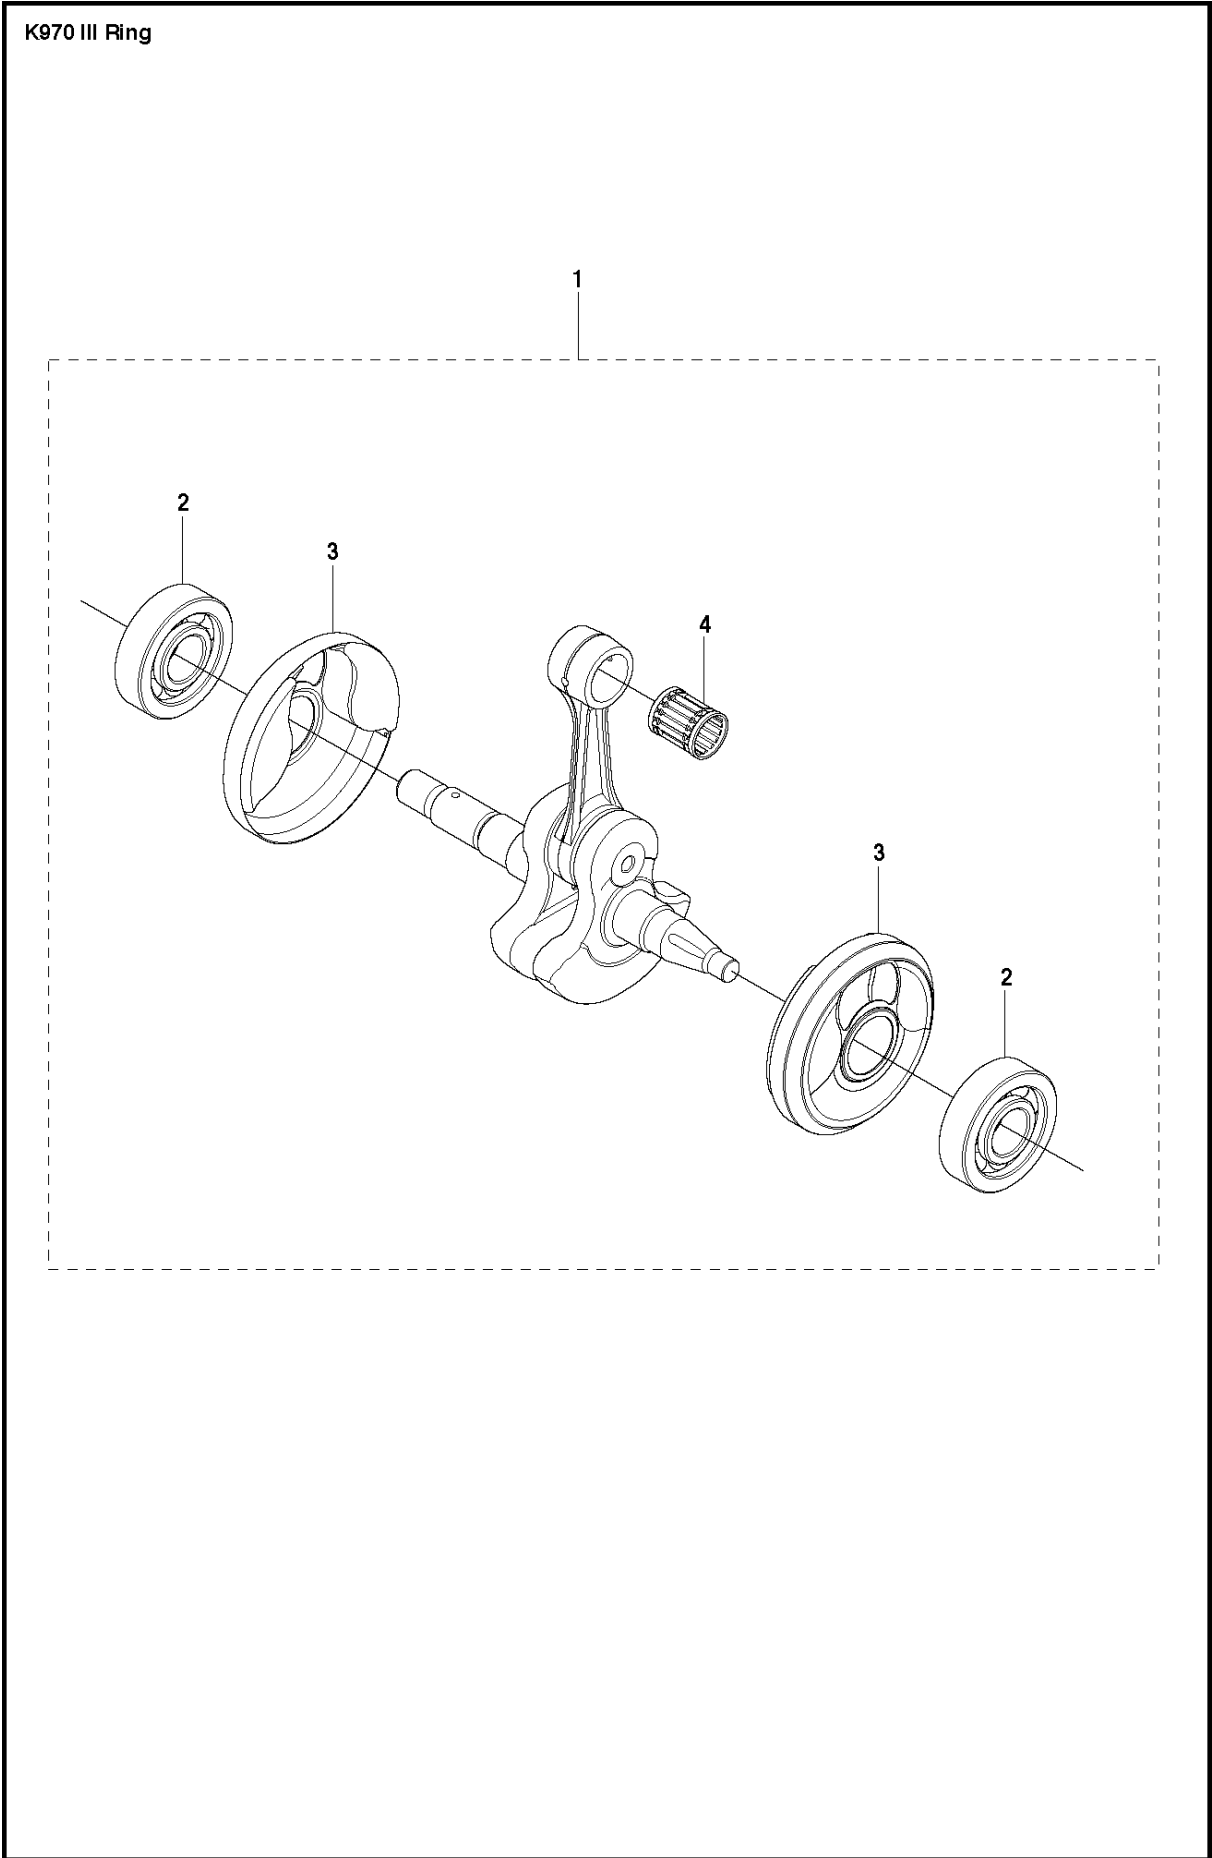

CRANKCASE

K970 III RING, 2017-03

Ref	Part No	Description	Remark	QTY KIT
1	588 05 86-03	CRANKCASE ASSY	Incl. 2 - 11, 14	1
2	503 21 53-49	SCREW ITXSCM		7
3	503 26 02-04	SEALING RING		2
4	503 21 53-56	SCREW ITXSCM		1
5	544 09 64-01	BELT GUIDE		1
6	544 09 77-01	BUSHING		1
7	501 27 08-01	GUIDE BUSHING		2
8	577 98 89-01	GASKET		1
9	522 85 61-01	RUBBER BUSHING		1
10	503 25 00-02	BALL BEARING		2
11	544 22 98-06	GASKET KIT	Incl. 3, 8, 12 - 13, 17-18	1
12	576 49 94-01	GASKET		1
13	506 37 81-01	GASKET		1
14	506 03 32-02	SCREW		2
15	506 34 91-01	BRACKET		1
16	505 57 41-01	SCREW ITXSCM		2
17	506 41 39-04	GASKET		1
18	579 34 00-01	GASKET		1
19	503 21 28-06	SCREW CCRPANT		1
20	582 12 33-01	WEAR PROTECTION		1