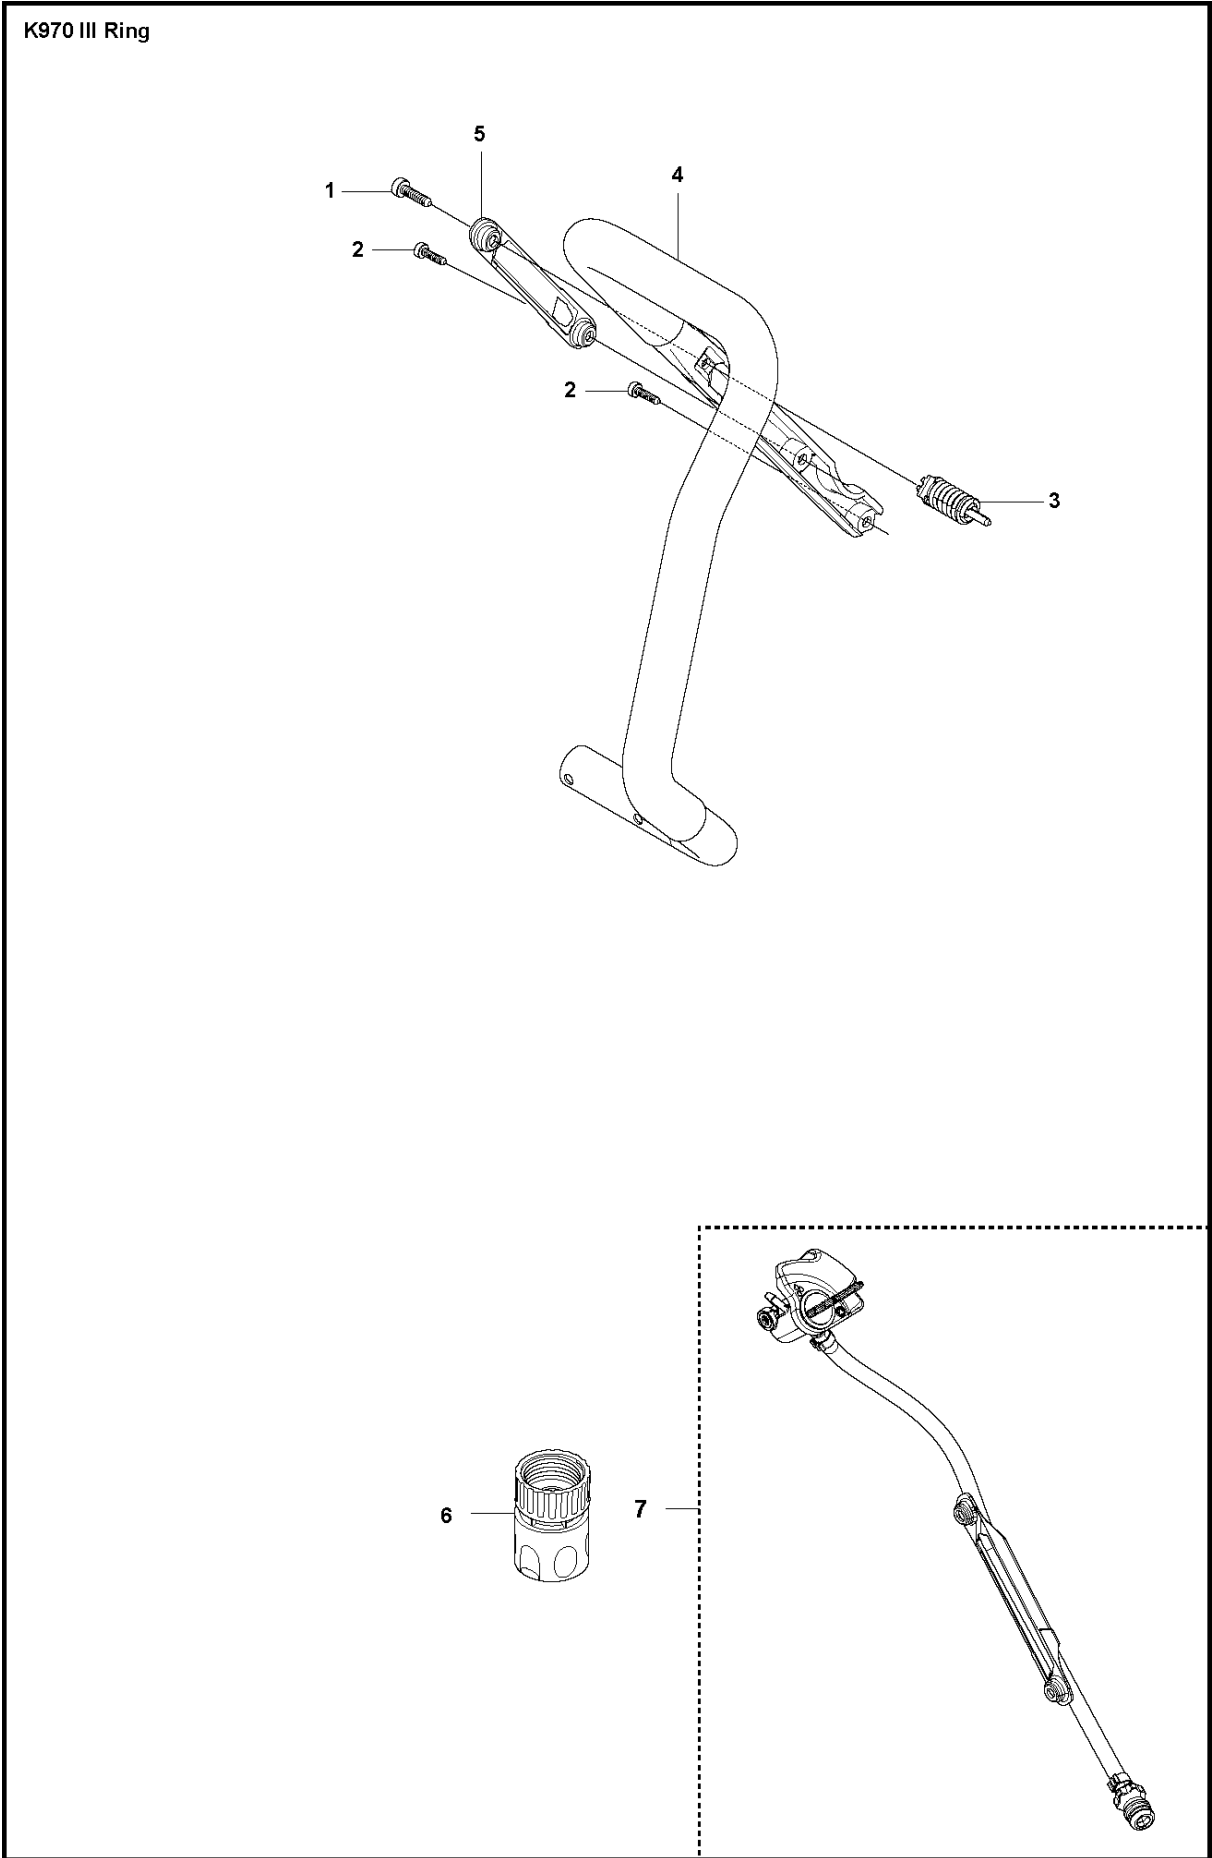

K970 III Ring

1

ENGINE

K970 III RING, 2017-03

Ref	Part No	Description	Remark	QTY KIT
1	588 48 74-03	ENGINE		1

FUEL TANK

K970 III RING, 2017-03

Ref	Part No	Description	Remark	QTY	KIT
1	581 92 21-13	FUEL TANK ASSY		1	
2	720 12 40-20	PARALLEL PIN		2	1
3	537 20 85-01	CABLE LEVER		1	1
4	510 25 52-01	THROTTLE LOCKOUT		1	1
5	537 20 56-01	COVER		1	1
6	574 44 42-01	CLIP		1	1
7	581 75 62-02	FUEL HOSE		1	1
8	537 04 24-18	FUEL HOSE		1	1
9	506 26 41-11	FUEL FILTER		1	1
10	506 27 11-01	HOSE CLAMP		1	1
11	506 26 41-01	FUEL FILTER		1	1
12	576 90 04-01	TANK VENT ASSY		1	1
13	537 35 95-01	TANK VENT ASSY		1	1
14	502 47 16-01	GROUND SUPPORT		1	1
15	540 05 49-01	AIR CLEANER		1	1
16	525 88 74-02	SCREW CITXPANT		1	1
17	576 49 04-01	THROTTLE CABLE ASSY		1	1
18	502 47 18-01	THROTTLE CONTROL		1	1
19	537 20 98-01	SPRING		1	1
20	576 13 99-01	FUEL HOSE		1	1
21	522 62 00-01	TANK CAP ASSY		1	
22	506 29 21-01	GASKET		1	
23	503 57 89-01	HOLDER		1	
24	544 06 12-01	SCREW ITXSCM		3	
25	537 21 03-09	ANTIVIBRATION ELEMENT		1	
26	537 21 03-10	ANTIVIBRATION ELEMENT		1	
27	537 21 03-05	ANTIVIBRATION ELEMENT		1	
28	525 57 20-02	DECAL		1	
29	506 31 30-01	LABEL		1	
30	503 23 00-80	WASHER		1	