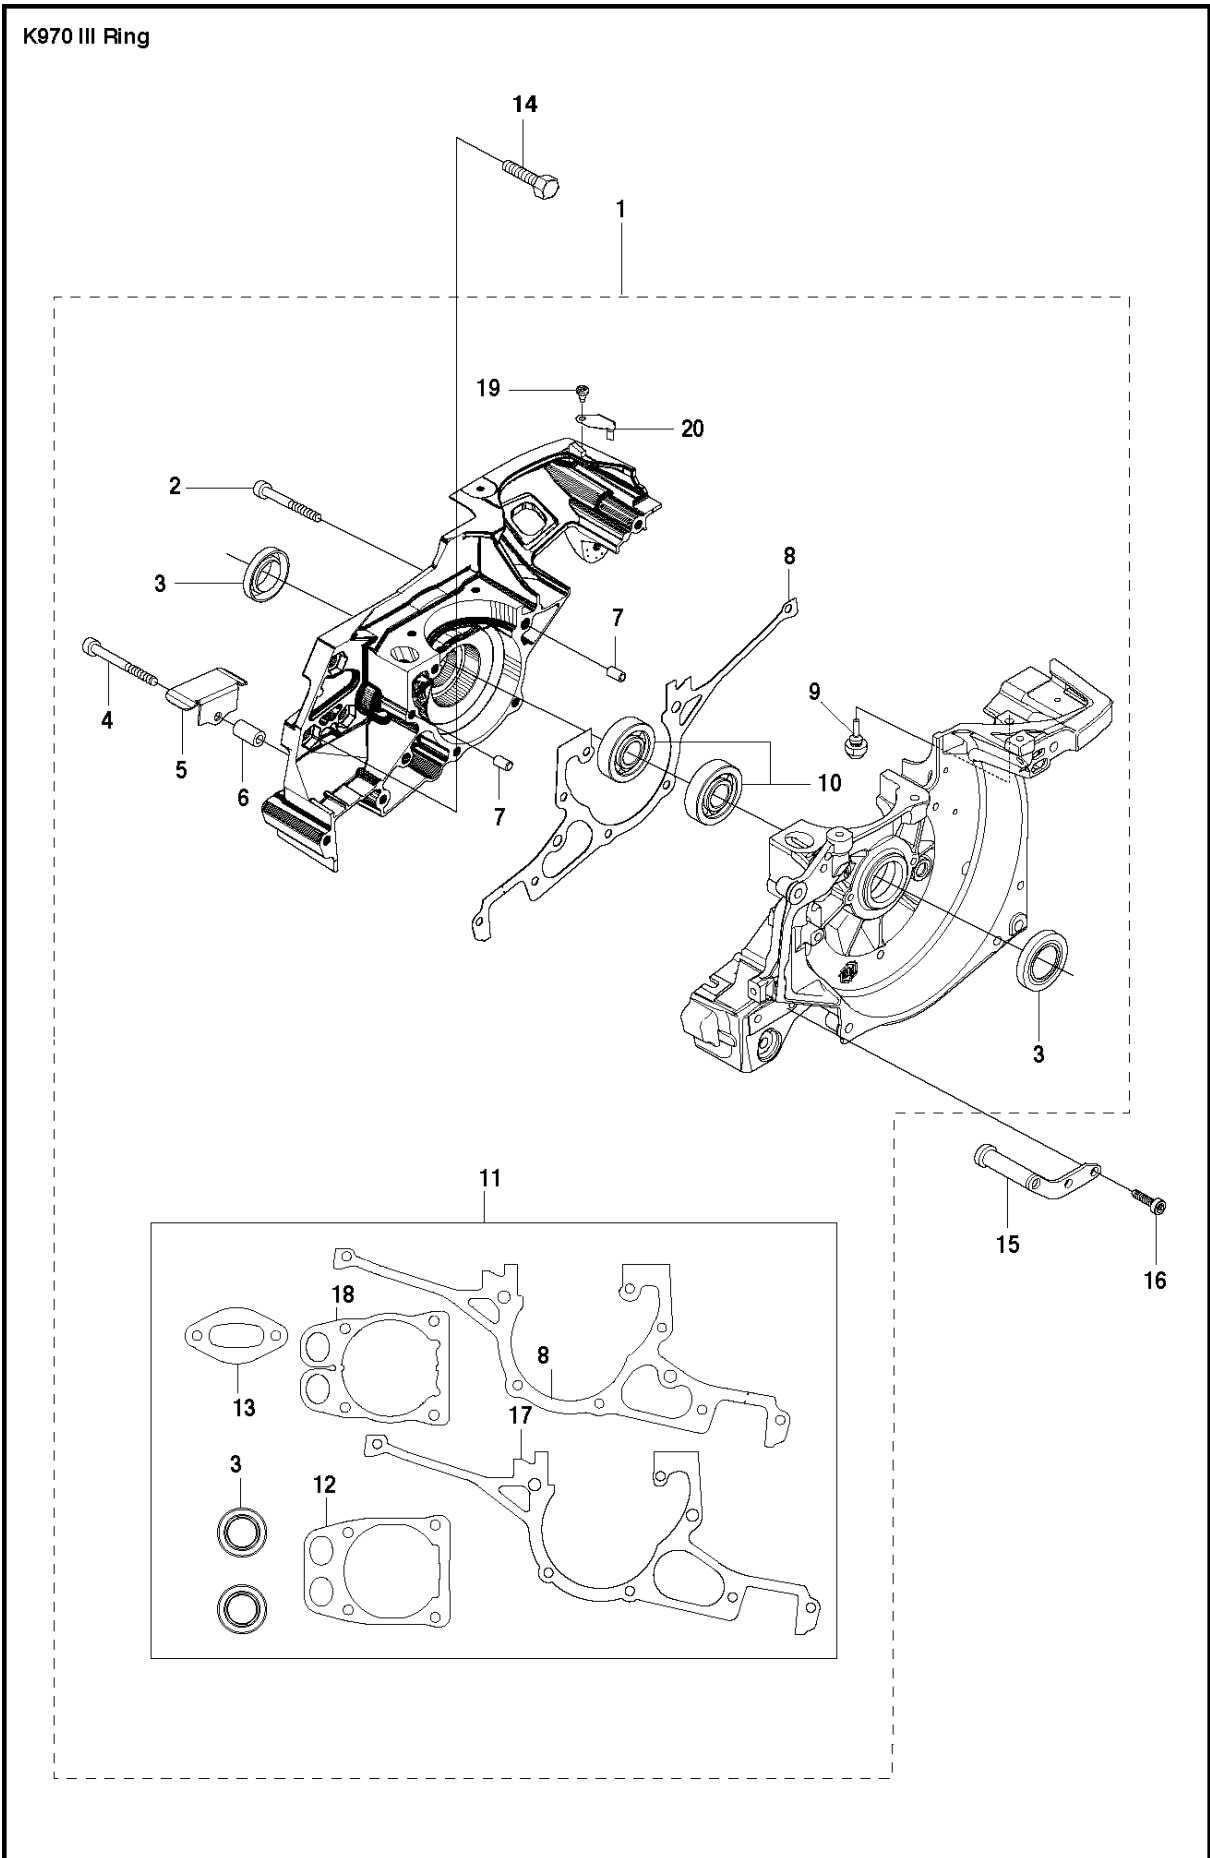

Ref	Part No	Description	Remark	QTY KIT
1	738 88 10-01	LUBRICATION NIPPLE		2
2	503 22 00-01	HEXAGON NUT		2
3	503 23 04-01	WASHER		2
4	725 54 59-05	SCREW IHSCM		1
5	503 23 04-03	WASHER		1
6	503 20 00-45	SCREW EHHFM		1
7	506 27 75-01	PULLEY		1
8	501 98 10-80	SCREW ITXSCM		1
9	721 12 52-70	GROOVED PIN		1
10	522 65 75-03	CHASSIS	Incl. 1, 9, 11 - 17, 20	1
11	506 25 73-01	COMPRESSION SPRING		1
12	506 32 80-01	LOCKING BUTTON		1
13	721 44 06-00	SPRING PIN		1
14	735 31 08-00	CIRCLIP		1
15	503 23 01-12	WASHER		1
16	503 26 30-22	O-RING		2
17	506 35 15-02	DRIVE SHAFT	Incl. 18 - 19	1
18	583 95 33-01	BALL BEARING		2
19	506 37 50-02	SPACER		1
20	544 07 76-01	SLEEVE	Incl. 21 - 22	2
21	506 34 39-01	WIRE		2
22	740 48 25-02	O-RING		2
23	506 35 19-03	WEAR PROTECTION	Incl. 24	1
24	505 57 41-01	SCREW ITXSCM		1
25	503 21 53-20	SCREW ITXSCM		1
26	506 35 23-04	GEAR WHEEL ASSY	Incl. 27 - 32	1
27	506 37 49-01	SLEEVE		1
28	506 37 46-02	FLANGE WASHER		1
29	506 17 83-04	GEAR WHEEL		1
30	506 31 22-02	DRIVER	Incl. 33	1
31	581 85 52-01	SCREW		1
32	721 42 52-50	SPRING PIN		2
33	740 42 24-00	O-RING		1
34	506 37 48-01	SEALING		1
35	503 21 53-12	SCREW ITXSCM		3
36	506 37 47-01	SEALING COLLAR		1
37	503 26 21-01	SEALING RING		1