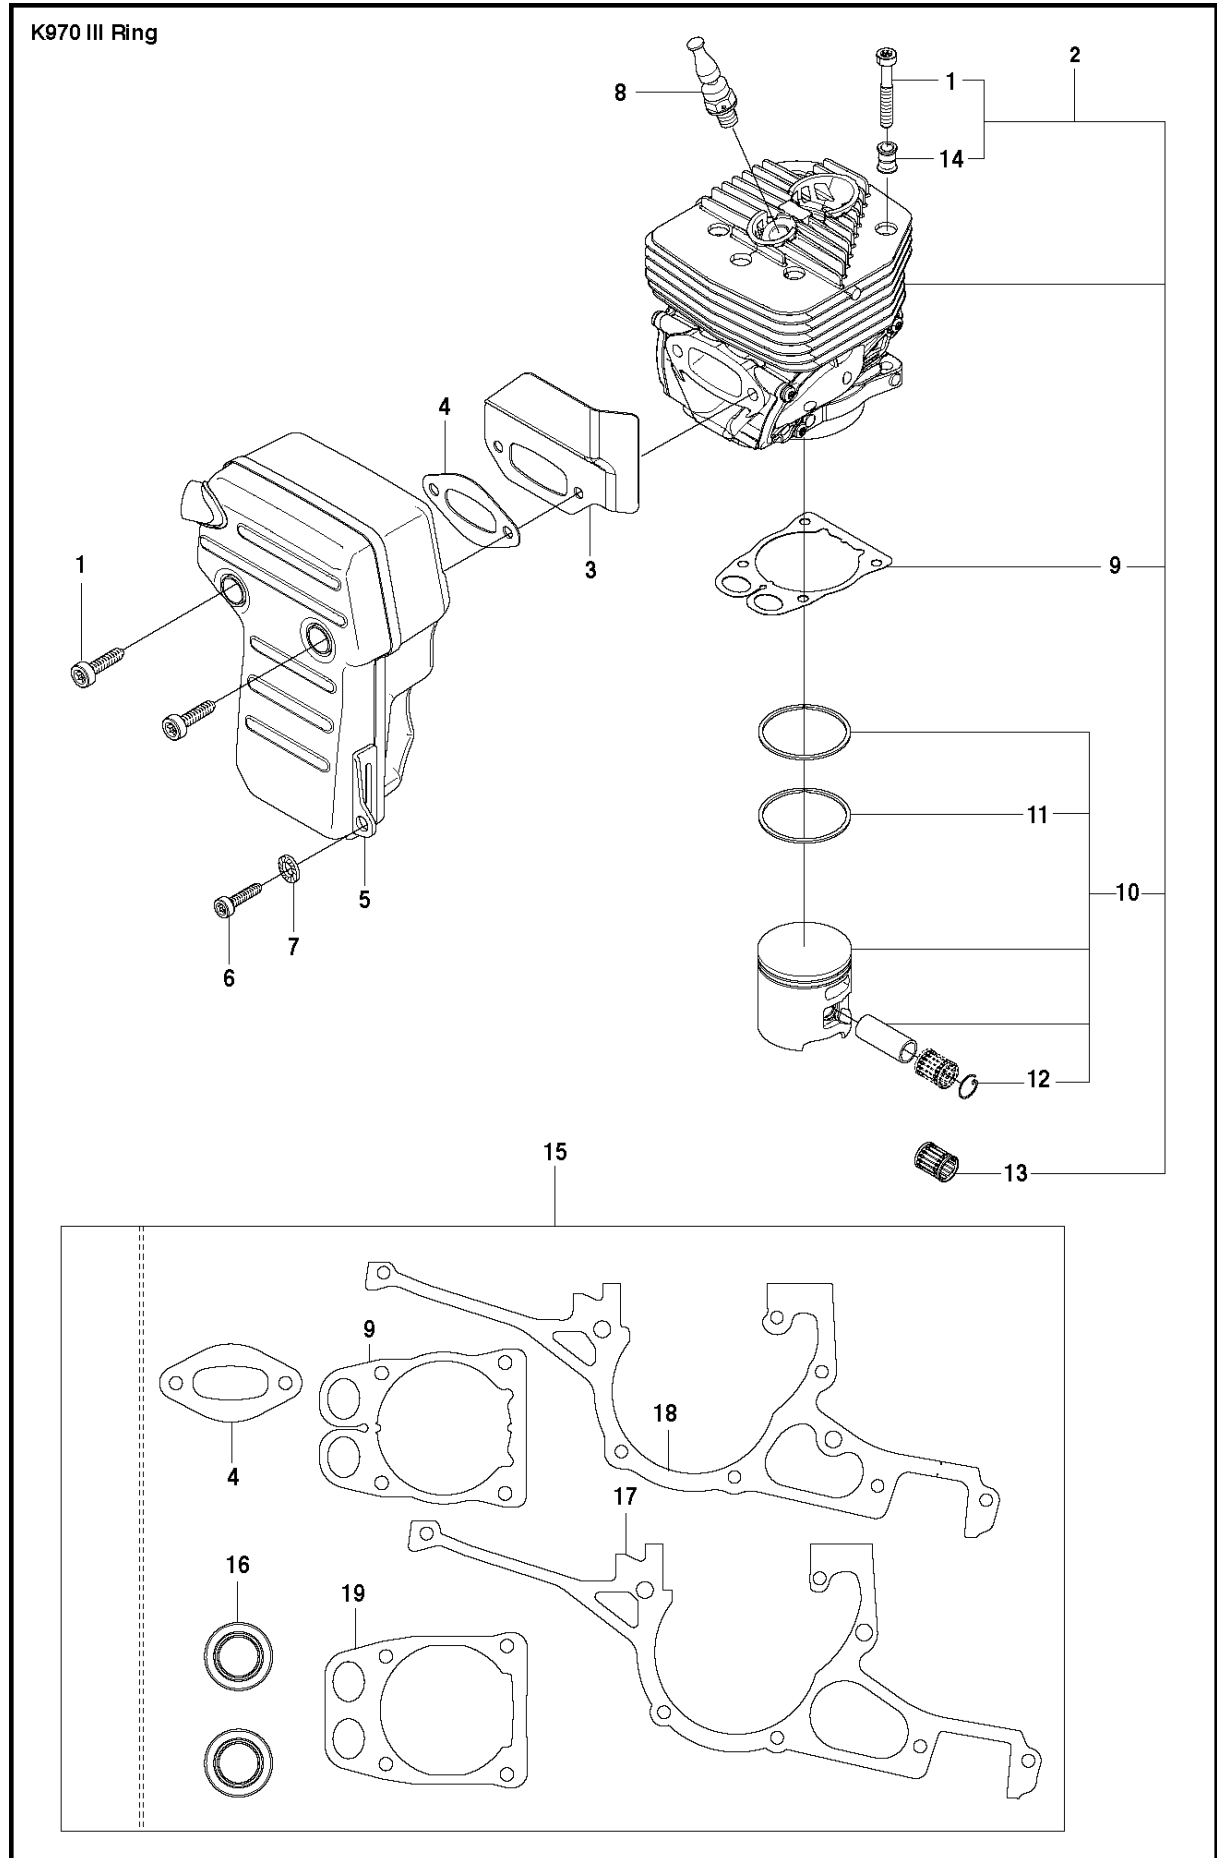

CRANKSHAFT

K970 III RING, 2017-03

Ref	Part No	Description	Remark	QTY KIT
1	574 26 76-02	CRANKSHAFT ASSY	Incl. 2 - 4	1
2	503 25 00-02	BALL BEARING		2
3	506 41 44-01	CUP		2
4	503 25 61-01	NEEDLE BEARING		1