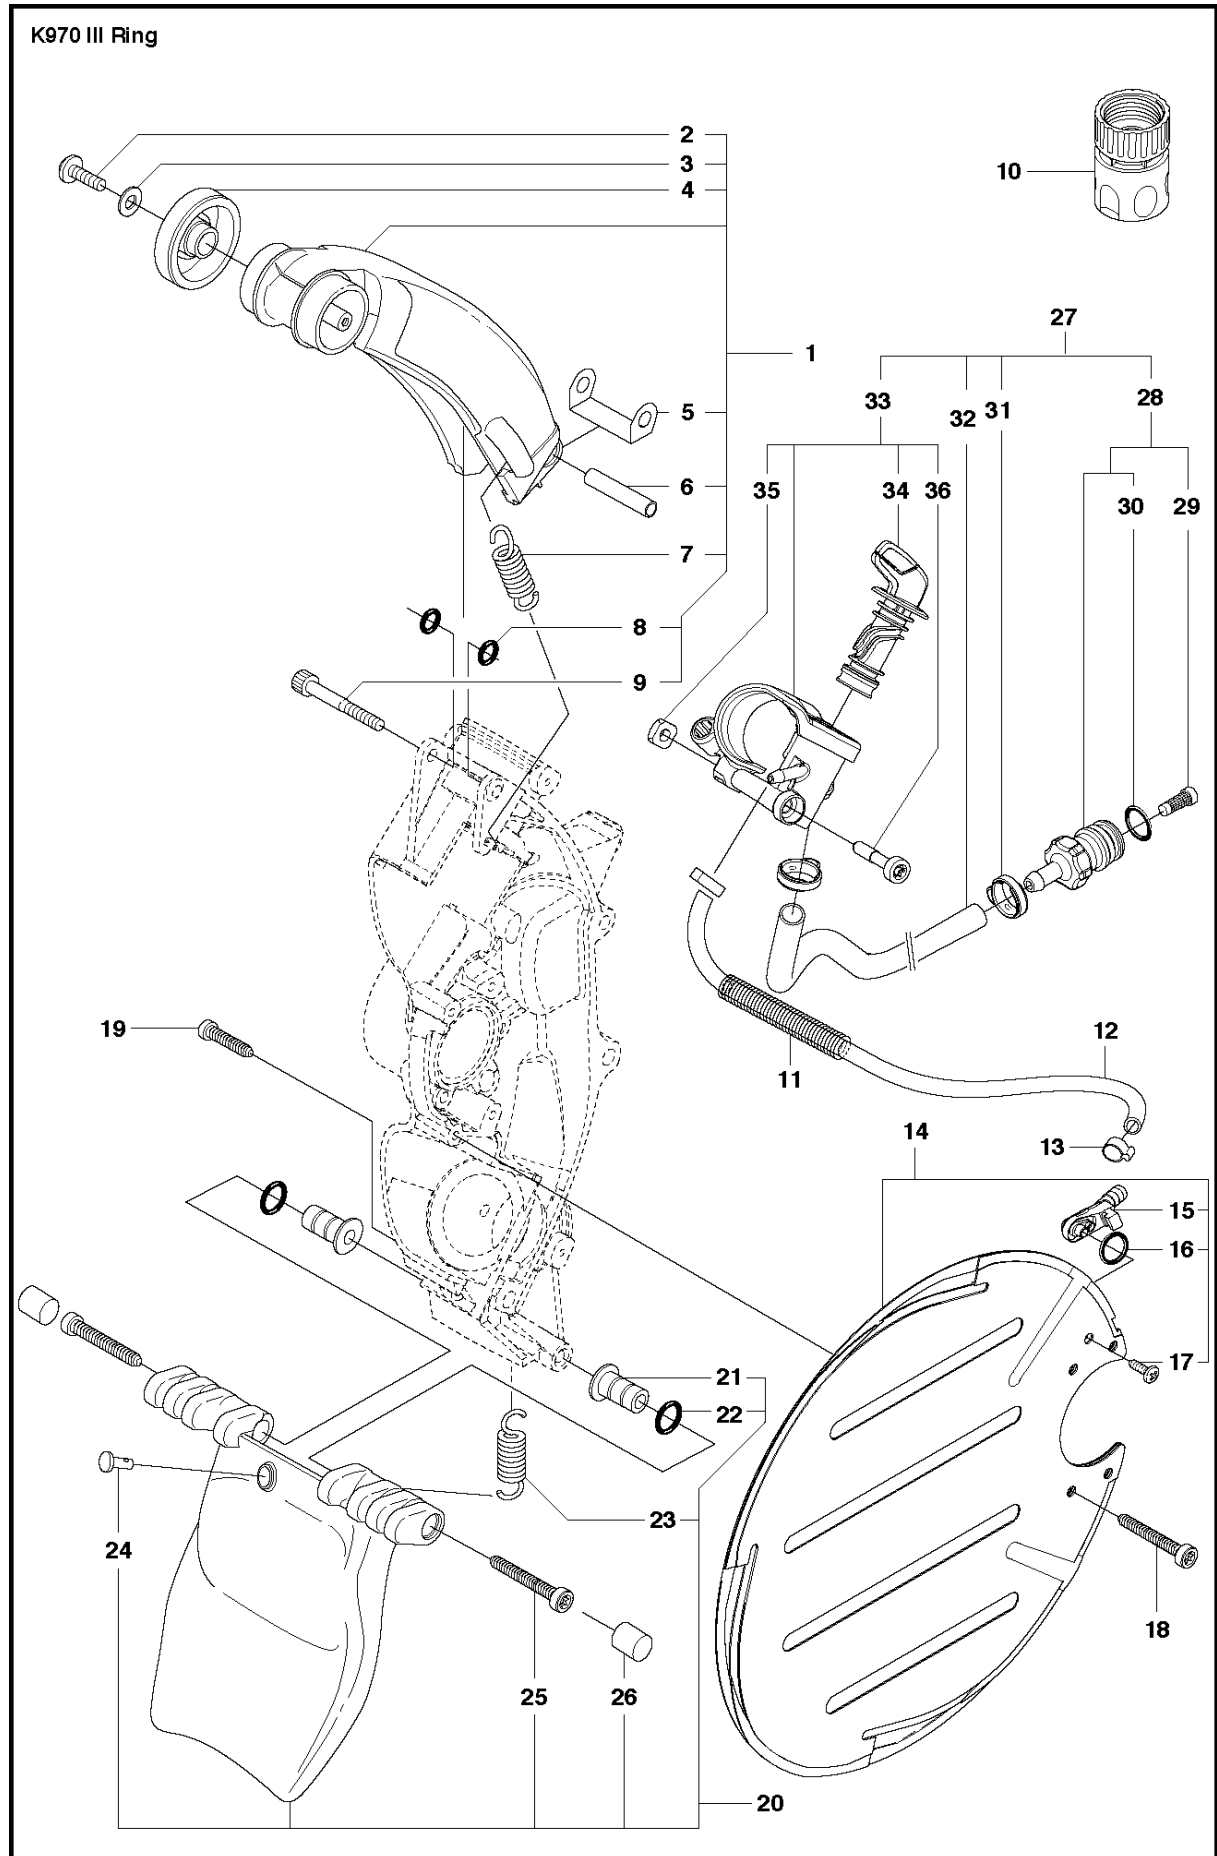

GUARDS

K970 III RING, 2017-03

Ref	Part No	Description	Remark	QTY KIT
1	506 24 69-06	BLADE GUARD	Incl. 2 - 9	1
2	503 21 46-01	SCREW		2
3	734 48 80-01	WASHER		2
4	506 26 22-02	WHEEL		2
5	506 31 28-01	COVER PLATE		1
6	506 31 45-01	SPACING TUBE		1
7	504 11 67-01	SPRING		1
8	503 26 30-25	O-RING		2
9	544 21 84-47	SCREW ITXSCM		1
10	503 26 60-03	COUPLER		1
11	506 35 27-01	PROTECTIVE SPRING		1
12	581 89 35-09	HOSE	220 mm	1
13	506 09 56-03	HOSE CLAMP		2
14	506 38 33-05	DISC	Incl. 15-17	1
15	506 38 29-01	NIPPLE		1
16	740 42 10-00	O-RING		
17	729 52 89-71	SCREW CRPANT		1
18	505 57 41-01	SCREW ITXSCM		4
19	503 21 53-20	SCREW ITXSCM		1
20	506 35 22-05	SPRAY GUARD ASSY	Incl. 21 - 26	1
21	506 33 49-02	SPACING TUBE		2
22	740 42 05-00	O-RING		2
23	506 33 95-01	DRAW SPRING		1
24	506 33 96-01	BOLT		1
25	544 21 84-37	SCREW ITXSCM		2
26	506 34 90-01	SEALING		2
27	581 47 62-03	HOSE KIT	Incl. 28, 31 - 33	1
28	581 47 83-02	NIPPLE		1
29	506 29 88-01	FILTER		1
30	505 10 35-01	O-RING		1
31	589 63 86-01	HOSE CLAMP		2
32	578 19 81-02	HOSE		1
33	578 24 33-04	VALVE ASSY	Incl. 34-36	1
34	581 35 70-01	LEVER ASSY		1
35	503 22 65-04	SQUARE NUT		1
36	503 21 53-41	SCREW ITXSCM		1