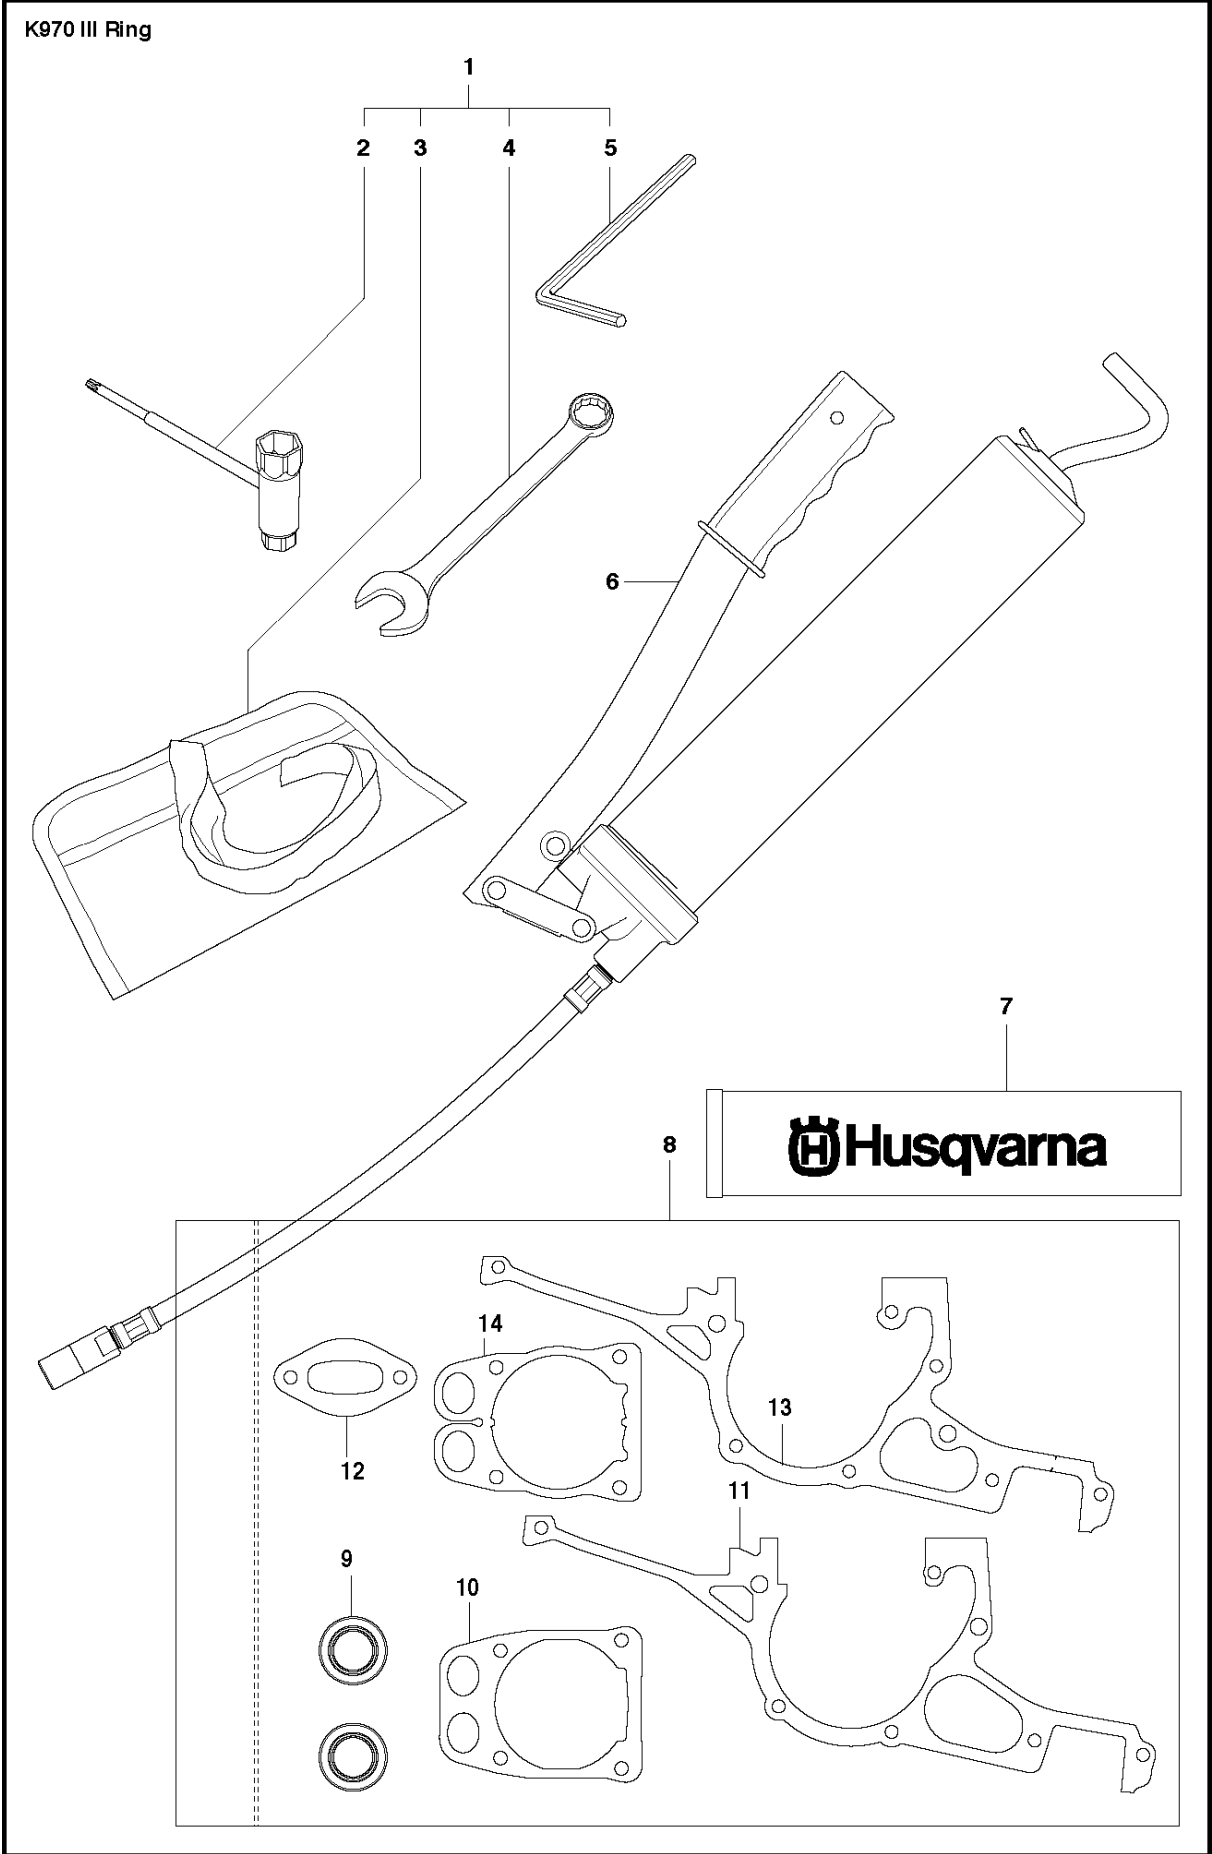

TOOLS

K970 III RING, 2017-03

Ref	Part No	Description	Remark	QTY KIT
1	506 36 38-04	TOOL	Incl. 2 - 5	1
8	544 22 98-06	GASKET KIT	Incl. 9 - 14	1
2	506 38 26-01	TOOL		1
3	501 19 22-01	TOOL		1
4	506 35 52-01	SPANNER	19mm	1
5	506 36 36-01	HEX KEY	Allenkey 6mm	1
6	506 38 49-02	LUBRICATION GUN		1
7	544 08 04-02	GREASE		1
9	503 26 02-04	SEALING RING		2
10	576 49 94-01	GASKET		1
11	506 41 39-04	GASKET		1
12	506 37 81-01	GASKET		1
13	577 98 89-01	GASKET		1
14	579 34 00-01	GASKET		1